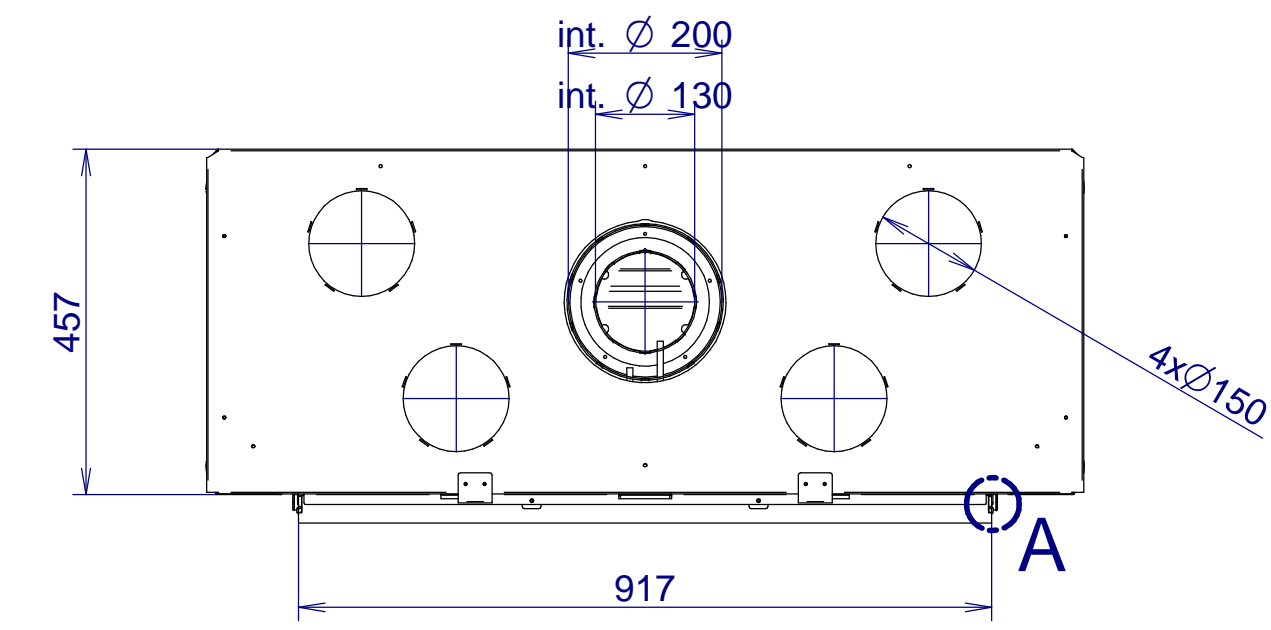

DETAIL A
1:1

GAS 900TV ULTRA VIEW

DETAIL A
1:1

GAS 900TV ULTRA VIEW