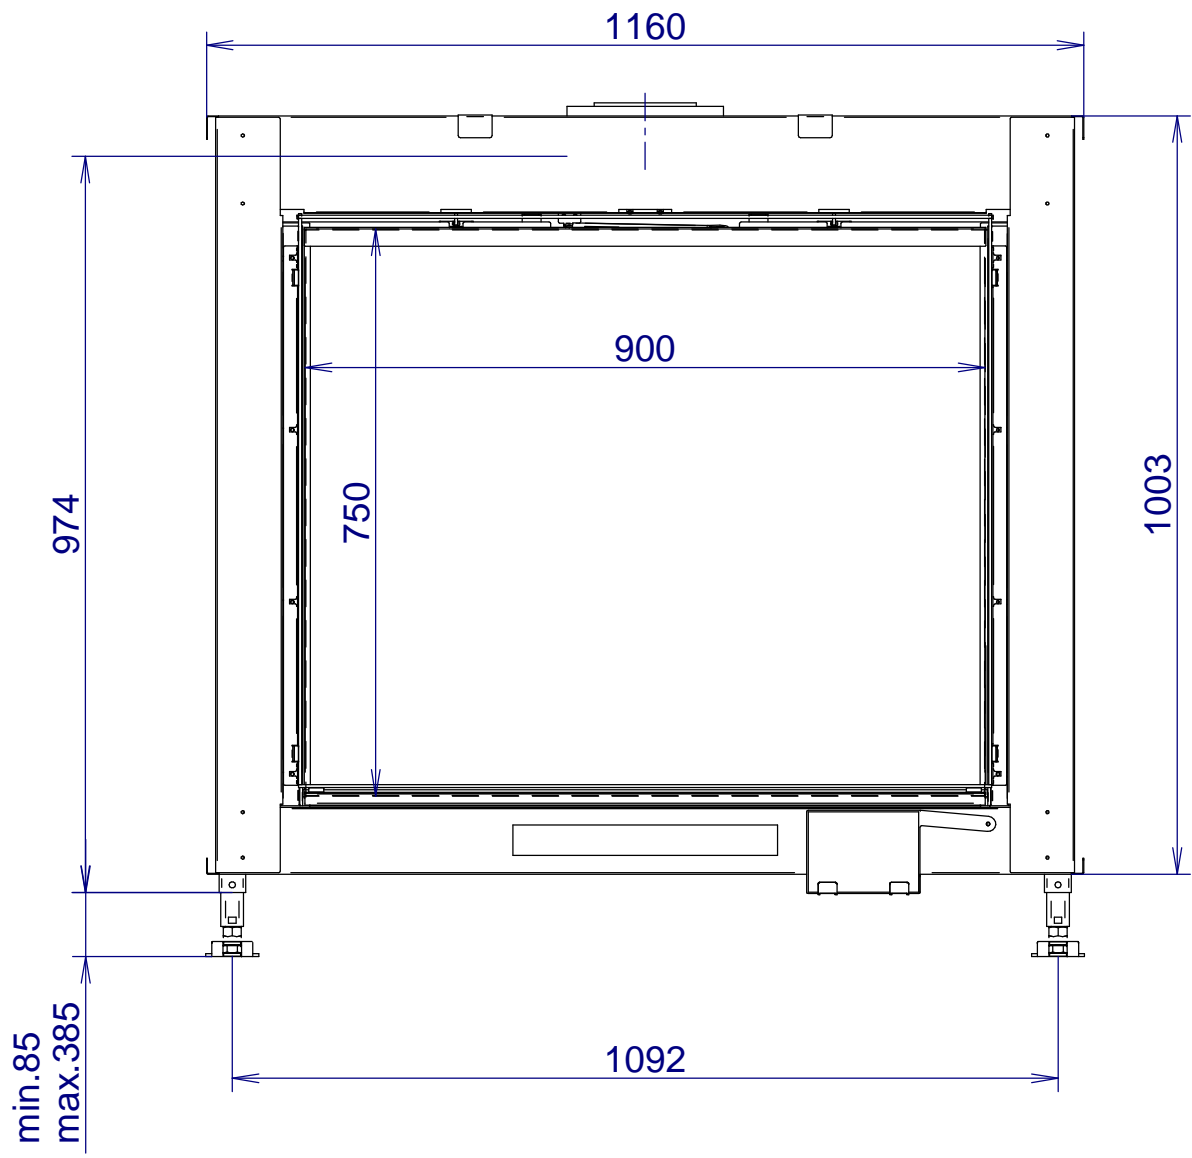

DETAIL A
1:1

GAS 900TV ULTRA VIEW

DETAIL A
1:1

GAS 900TV ULTRA VIEW