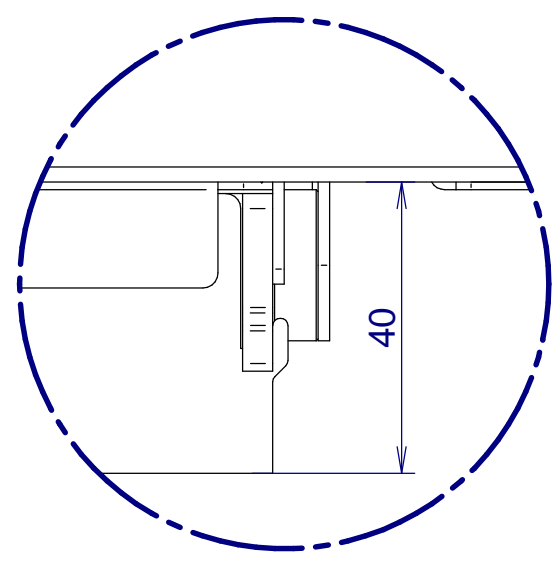

DETAIL A
1:1

GAS 900TV ULTRA VIEW

DETAIL A
1:1

GAS 900TV ULTRA VIEW