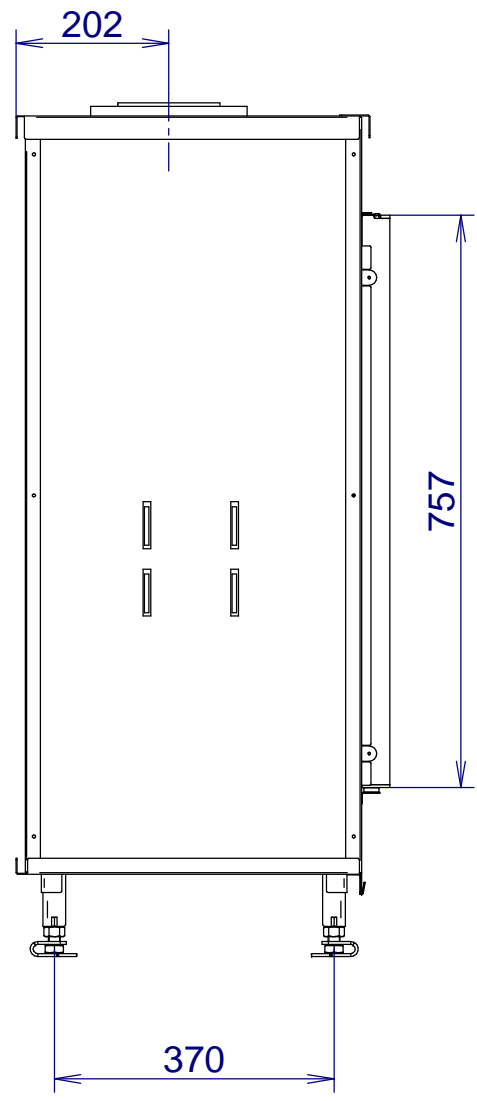

DETAIL A
1:1

GAS 900TV ULTRA VIEW

DETAIL A
1:1

GAS 900TV ULTRA VIEW