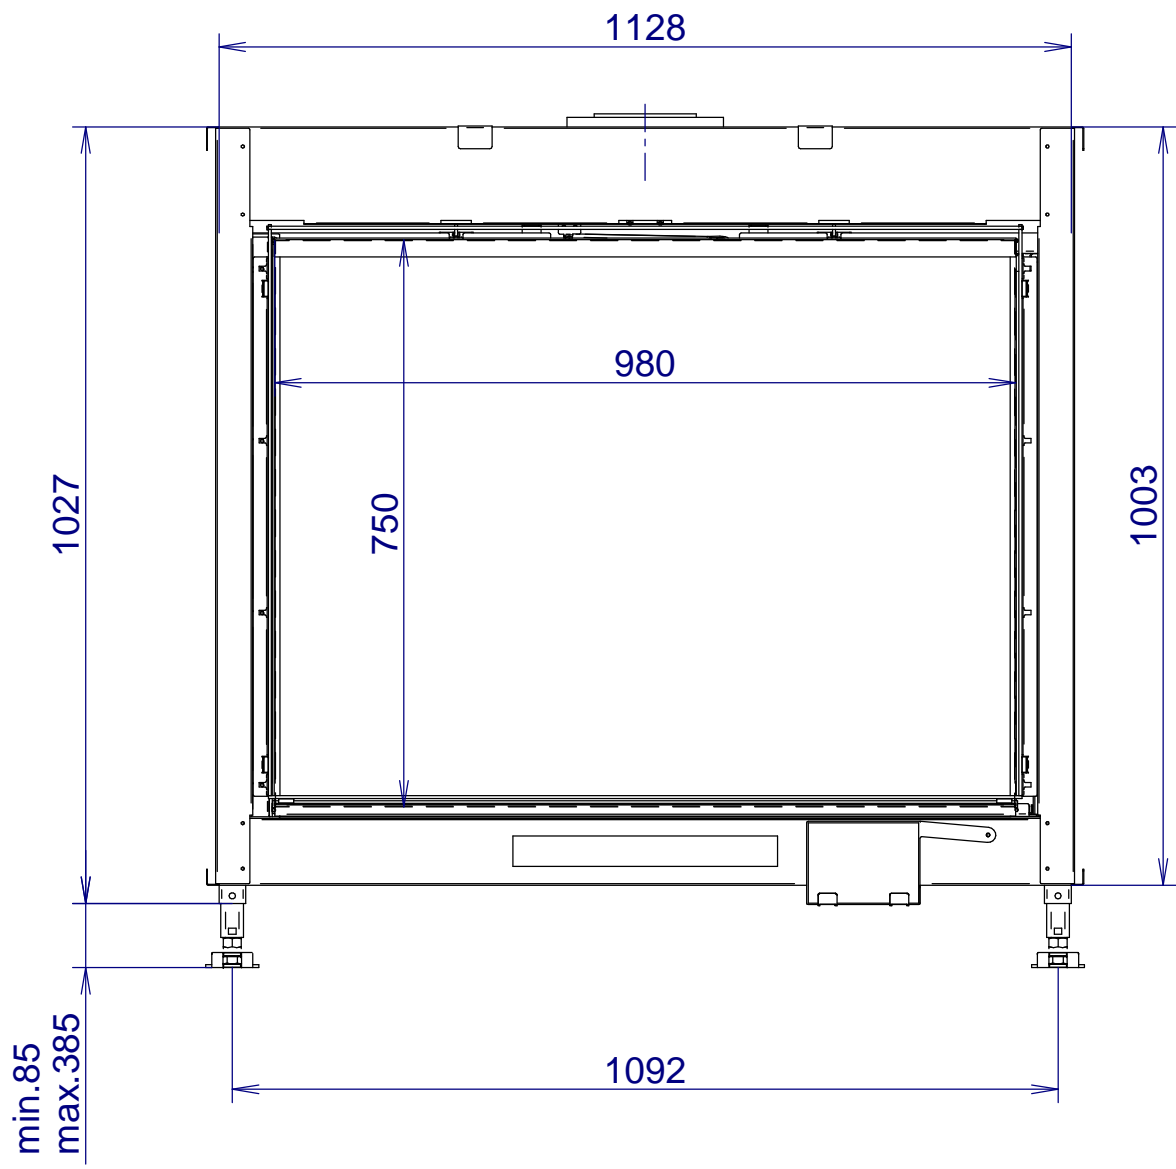

DETAIL A  
1:1

GAS 980TV ULTRA VIEW

**DETAIL A**  
1:1

**GAS 980TV ULTRA VIEW**