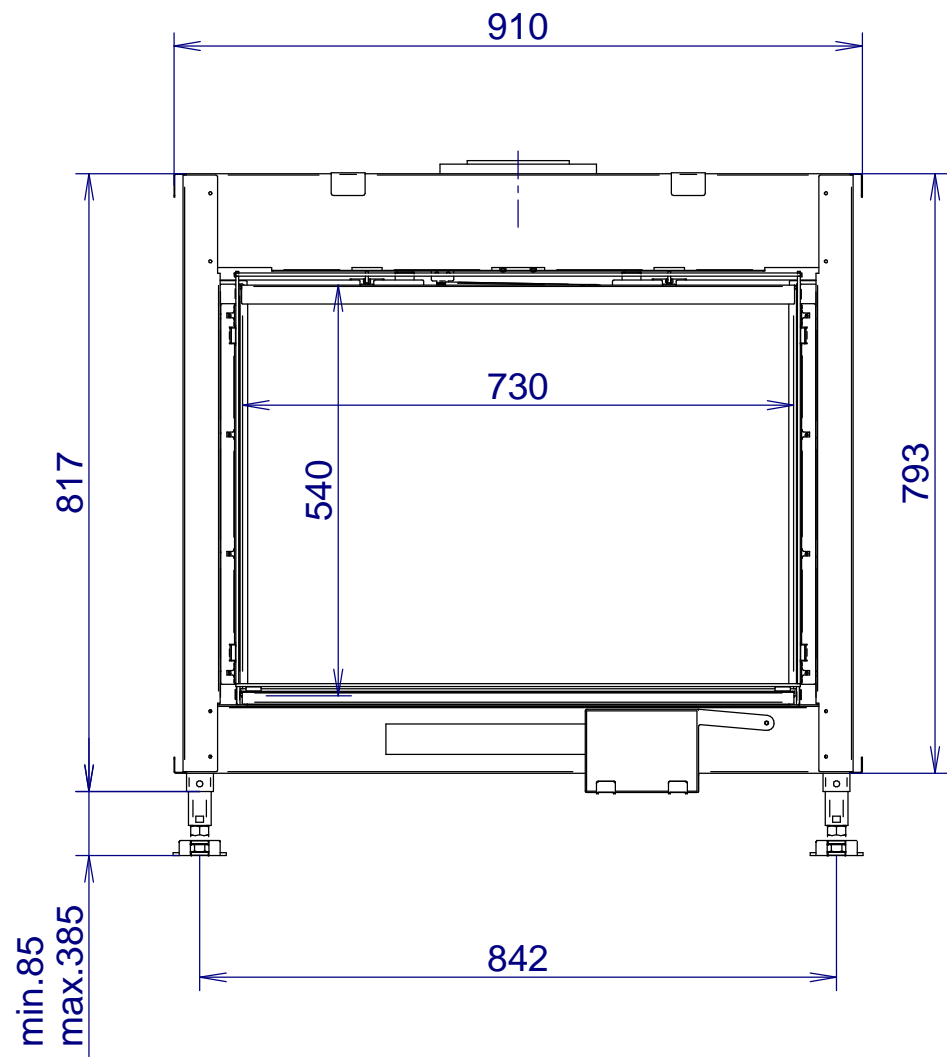

DETAIL A
1:1

DETAIL A
1:1

GAS 730TV ULTRA VIEW