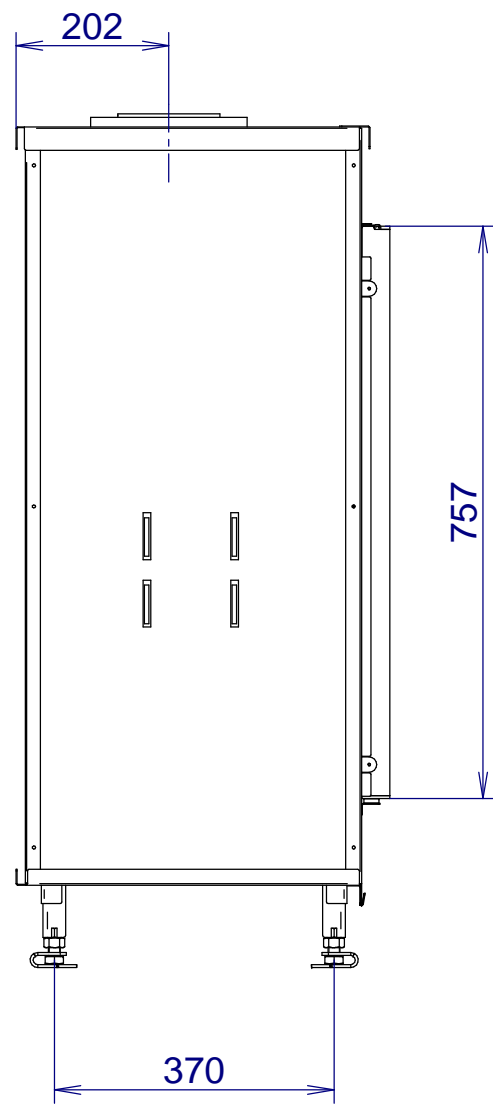

DETAIL A
1:1

GAS 980TV ULTRA VIEW

DETAIL A
1:1