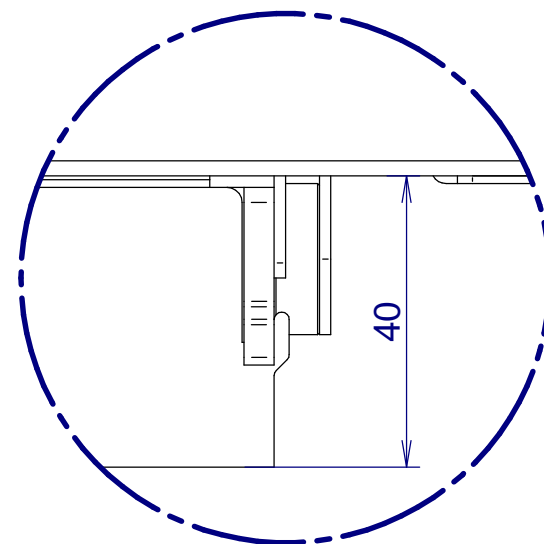

DETAIL A
1:1

GAS 980TV ULTRA VIEW

DETAIL A
1:1