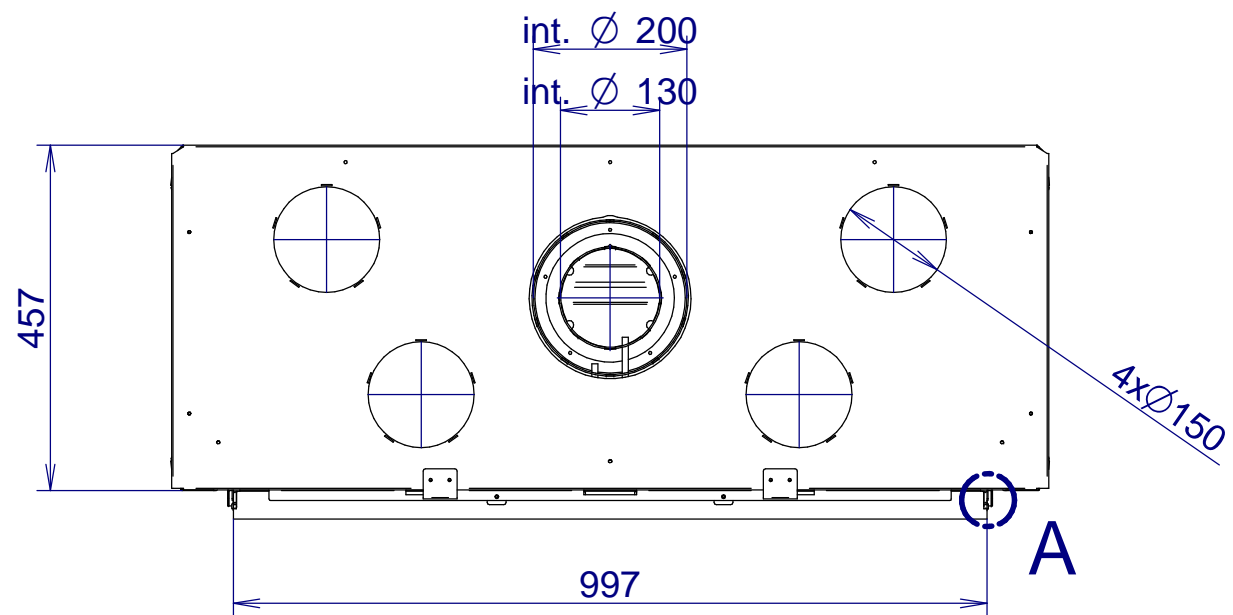

DETAIL A
1:1

GAS 980TV ULTRA VIEW

DETAIL A
1:1