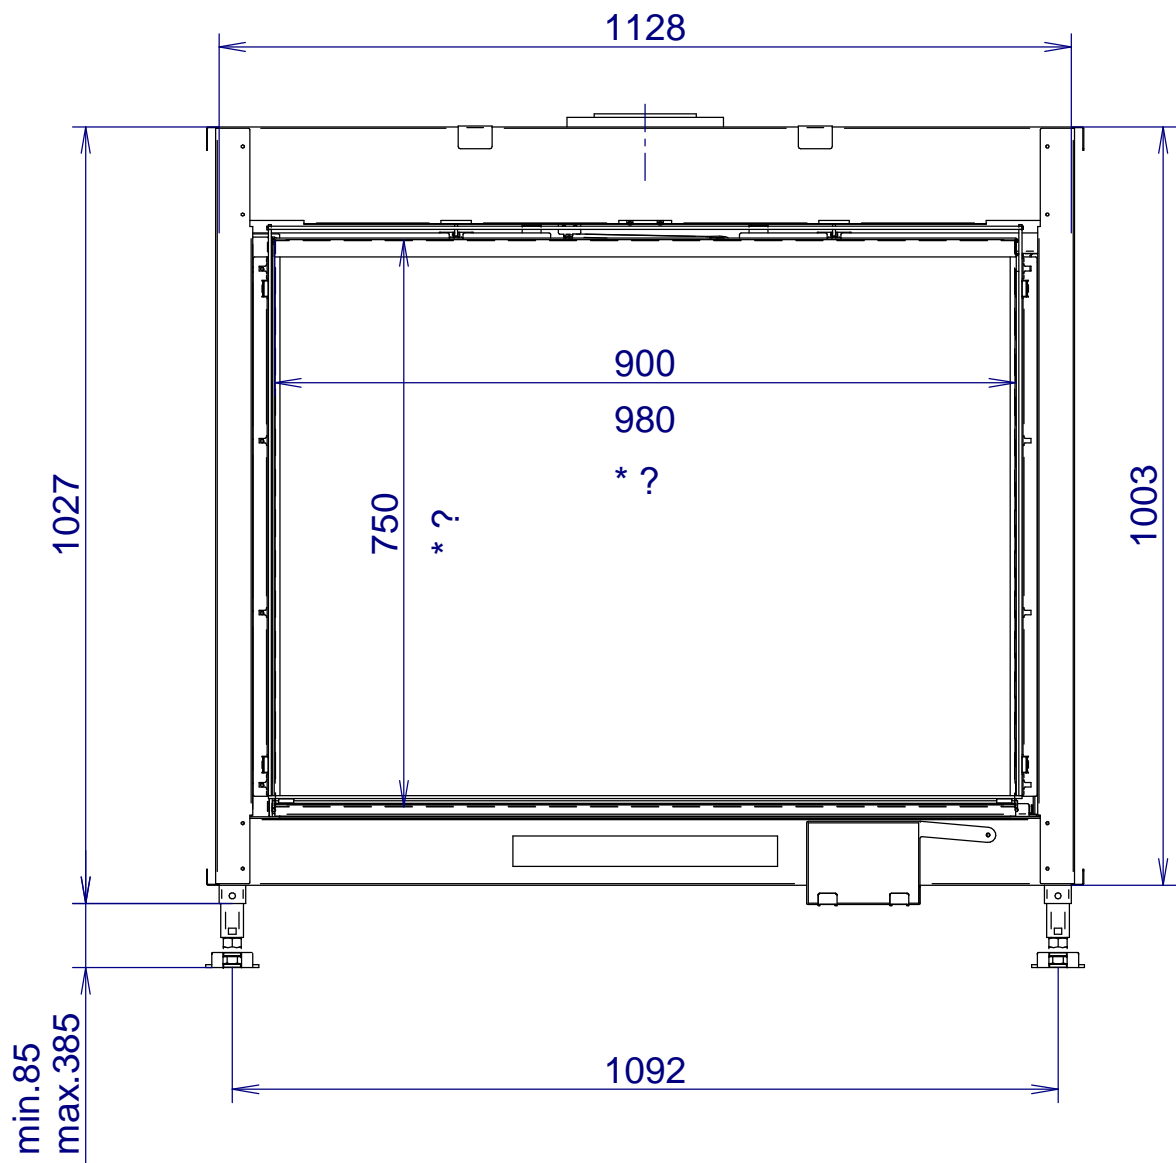

DETAIL A
1:1

GAS 980TV ULTRA VIEW

DETAIL A
1:1