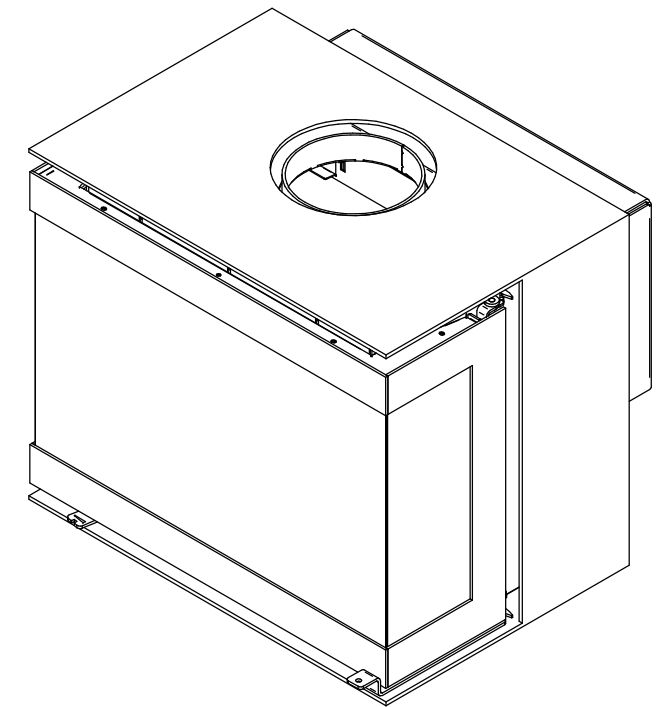

OPTION
console for wall

VENUS 630DC V23
in the box + console for wall