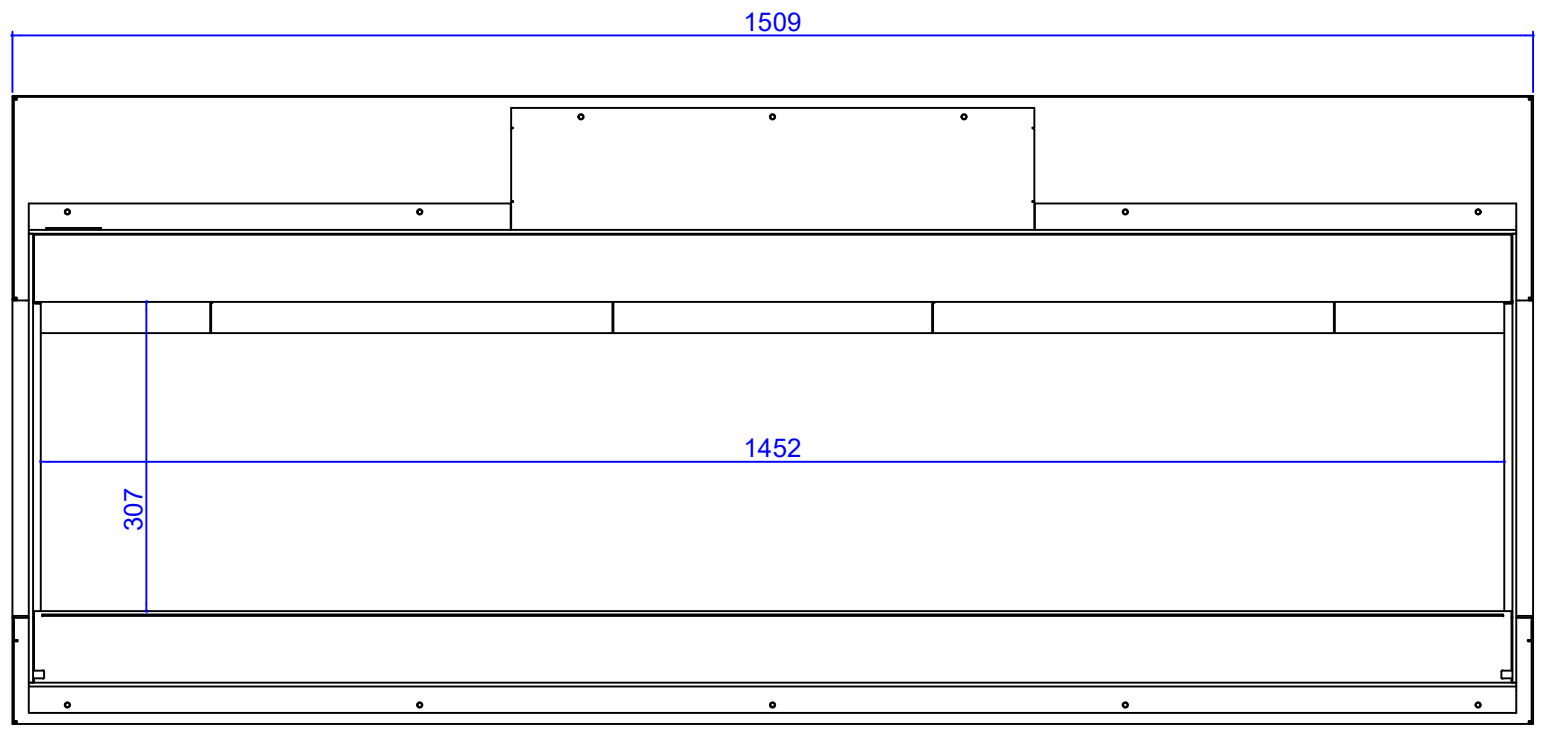

6 | 5 | 4 | 3 | 2 | 1

D | D

C | C

B | B

A | A

6 | 5 | 4 | 3 | 2 | 1

Date: 27/09/2023		Material:		Weight: 71,89 kg	
Scale: 1:7.5		Description: EM23-850			
Sheet: A3		Part number: 000003-WE		Project: EM-V1	
Qty/Apl:				Drawer: PGE	