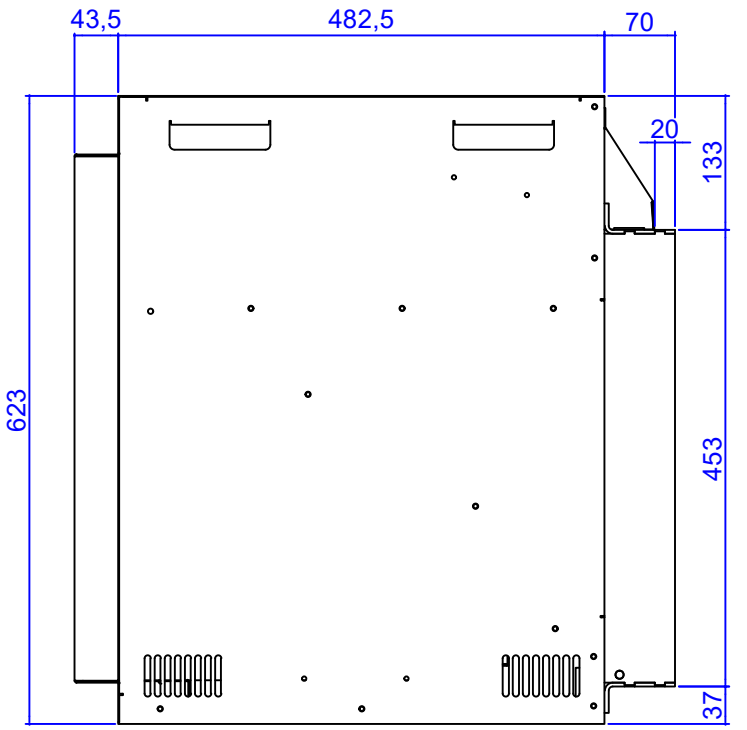

6 | 5 | 4 | 3 | 2 | 1

D | D

C | C

B | B

A | A

6 | 5 | 4 | 3 | 2 | 1

Date: 27/09/2023		Material:		Weight: 71,89 kg	
Scale: 1:7.5		Description: EM23-850			
Sheet: A3		Part number: 000003-WE		Project: EM-V1	
Qty/Apl:				Drawer: PGE	