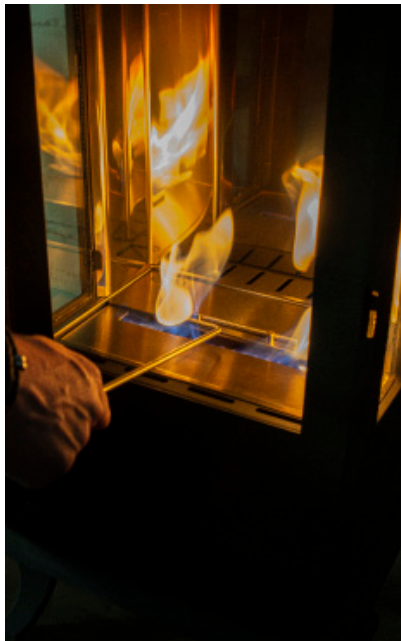

Westbo Victoria electric