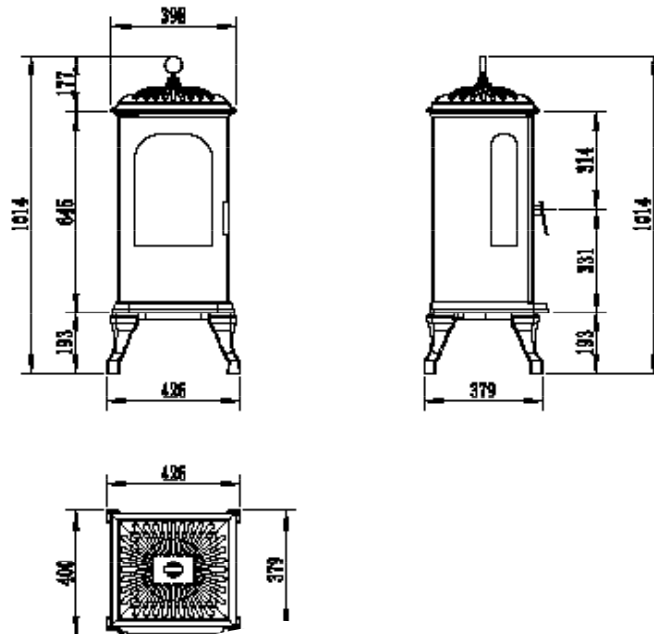

- Accessories -

Westbo Rondo

The new product is made of cast iron and enamelled on the inside.

It could be used as a fire pit, barbeque or as a flower pot.

Diameter 52 cm, height 46 cm.

Westbo Classic electric

Technical data

Weight 115 kg

Rated Voltage 230+/-10V

Heating power 1900/950W

CE approved

Victoria electric

Technical data

Weight 60 kg

Rated Voltage 230+/-10V
Heating power 1900/950W

Cooking plate 1000W
CE approved

Victoria ethanol

Technical data

Weight 60 kg

Heat output 3kW
Tested according to DIN EN 16647:2016-04

Carl electric

Technical data