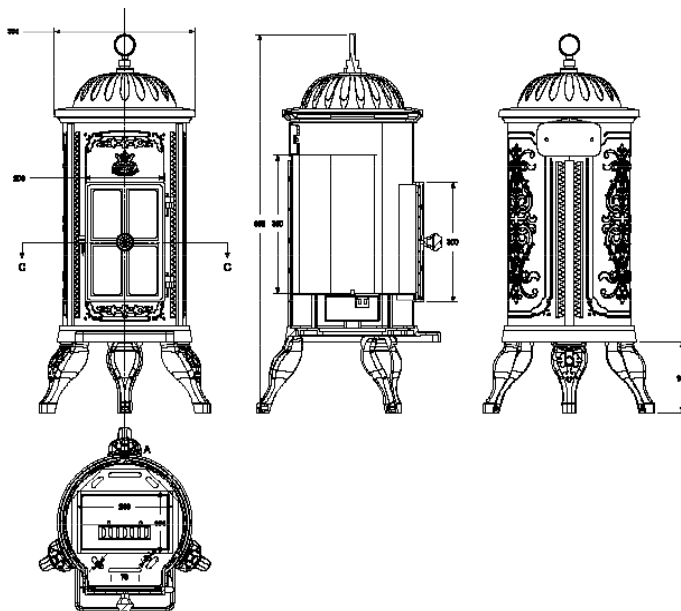

Carl ethanol

Technical data

Weight 49 kg
Heat output 2kW
Tested according to DIN EN 16647:2016-04