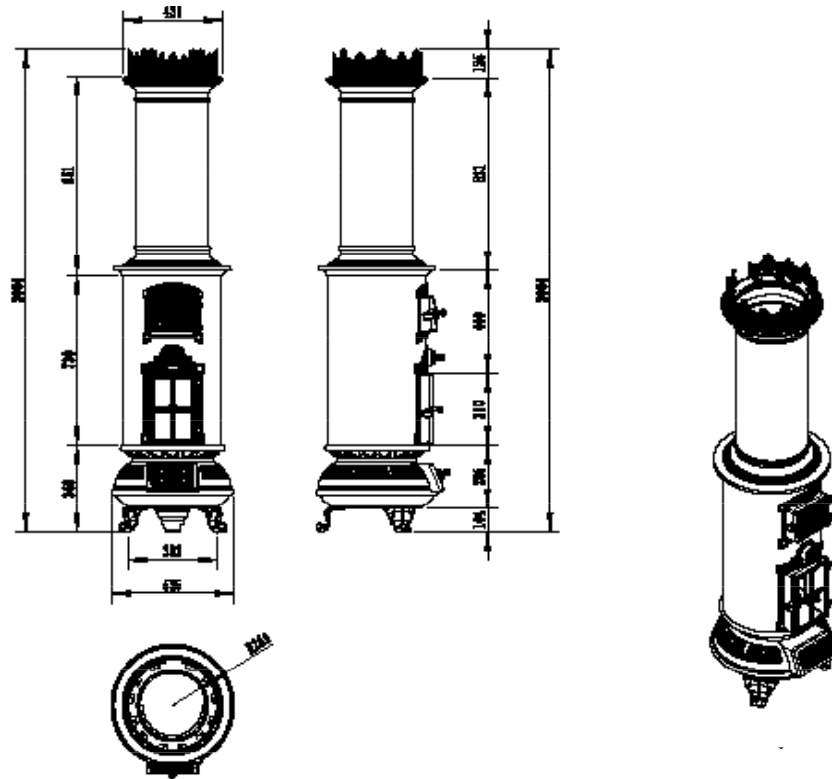

Westbo Railway lamp

In the past this lamp was used by the railroad workers
throughout Sweden. The lamp has a height of 20 cm.

- Accessories -

Westbo Tea pot, 0,7 l

The tea pot is made of cast iron and enamelled on the inside.
A tea strainer made of stainless steel makes drinking tea easier.

- Accessories -

Westbo Rondo

The new product is made of cast iron and enamelled on the inside.

It could be used as a fire pit, barbeque or as a flower pot.

Diameter 52 cm, height 46 cm.

Westbo Classic electric