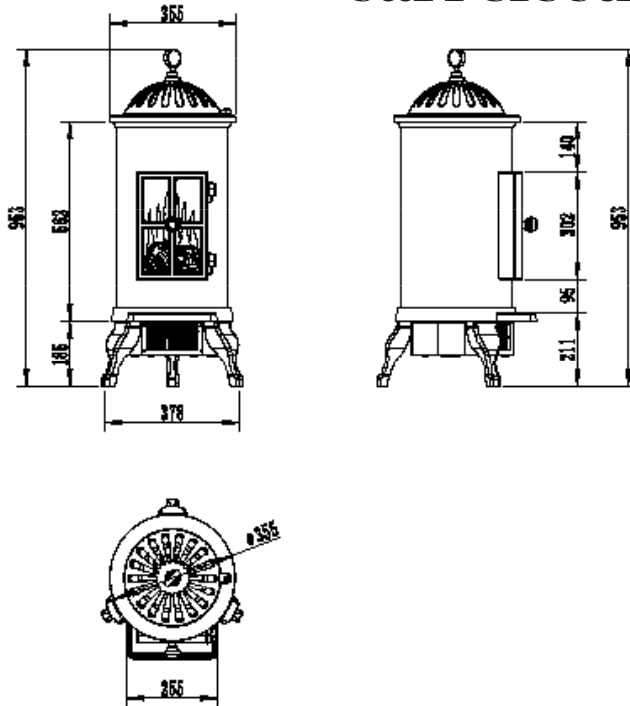

- Accessories -

Westbo Rondo

The new product is made of cast iron and enamelled on the inside.

It could be used as a fire pit, barbeque or as a flower pot.

Diameter 52 cm, height 46 cm.

Westbo Classic electric

Rated Voltage 230+/-10V
Heating power 1900/950W

Cooking plate 1000W
CE approved

Victoria ethanol

Technical data

Weight 60 kg

Heat output 3kW
Tested according to DIN EN 16647:2016-04

Carl electric

Technical data

Weight 44 kg
 Rated Voltage 230+/-10V
 Heating power 1900/950W
 Cookingplate 1000W
 CE approved

Carl ethanol

Technical data

Weight 49 kg
 Heat output 2kW
 Tested according to DIN EN 16647:2016-04

Our history