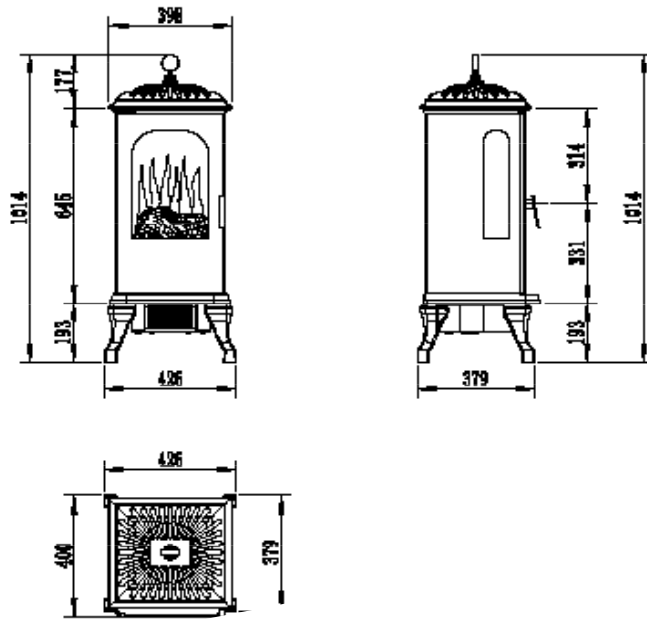

Westbo Railway lamp

In the past this lamp was used by the railroad workers
throughout Sweden. The lamp has a height of 20 cm.

- Accessories -

Westbo Tea pot, 0,7 l

The tea pot is made of cast iron and enamelled on the inside.
A tea strainer made of stainless steel makes drinking tea easier.

- Accessories -

Westbo Rondo

The new product is made of cast iron and enamelled on the inside.

It could be used as a fire pit, barbeque or as a flower pot.

Diameter 52 cm, height 46 cm.

Westbo Classic electric

Technical data

Weight 115 kg

Rated Voltage 230+/-10V

Heating power 1900/950W

CE approved

Victoria electric

Technical data

Weight 60 kg

Rated Voltage 230+/-10V
Heating power 1900/950W

Cooking plate 1000W
CE approved

Victoria ethanol

Technical data

Weight 60 kg

Heat output 3kW
Tested according to DIN EN 16647:2016-04

Carl electric

Technical data