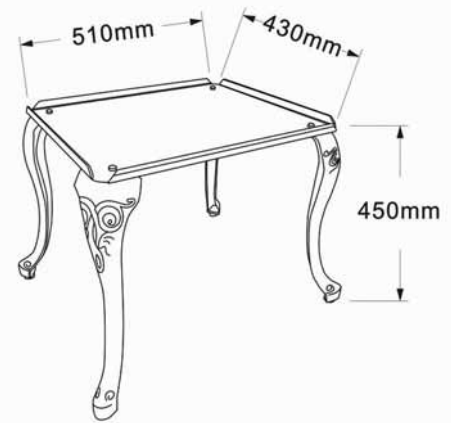

Westbo Standard/Ornament