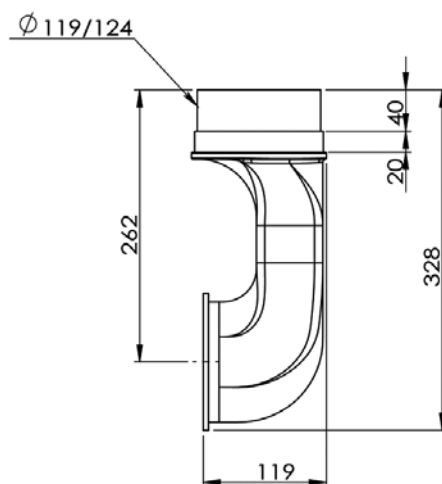

# Westbo Standard/Ornament

	<b>Westbo Standard/Ornament</b>
Nominal heat output	5,2kW
Efficiency	85%
Particles	22 mg/m <sup>3</sup>
Flue gas temp	200 °C
Flue gas mass flow	4,6 g/s
Mean flue draught	12 pa
Weight	140 kg
Flue outlet	Ø 120/125 mm
Connection	Back/top (optional)
Fuel	Wood
Log length	33 cm
Optional	Tripod, copper tank, glass door, ornaments
Distance to combustible components	Rear 20 cm/side 30 cm

# Westbo 300

back connection

top connection

	<b>Westbo 300</b>
Nominal heat output	5,9 kW
Efficiency	80%
Particles	36 mg/m <sup>3</sup>
Flue gas temp	271 °C
Flue gas mass flow	8,8 g/s
Mean flue draught	12 pa
Weight	110 kg
Flue outlet	Ø 120/125 mm
Connection	Back/top (optional)
Fuel	Wood
Log length	40 cm
Distance to combustible components	Rear 10 cm/side 30 cm