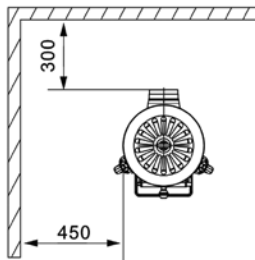

Westbo Carl 95 & 120

Westbo Carl 95

Westbo Carl 120

Carl 95

Carl 120

	Westbo Carl 95	Westbo Carl 120
Nominal heat output	4,0 kW	5,7 kW
Efficiency	82%	83%
Particles	35 mg/m³	11 mg/m³
Flue gas temp	227 °C	211 °C
Flue gas mass flow	7,4 g/s	5,7 g/s
Mean flue draught	12 pa	12 pa
Weight	70 kg	135 kg
Flue outlet	Ø 120/125 mm	Ø 150 mm
Connection	Back (top optional)	Back (top optional)
Fuel	Wood	Wood
Log length	33 cm	40 cm
Distance to combustible components	Rear 30 cm/Side 45 cm	Rear 25 cm/Side 35 cm