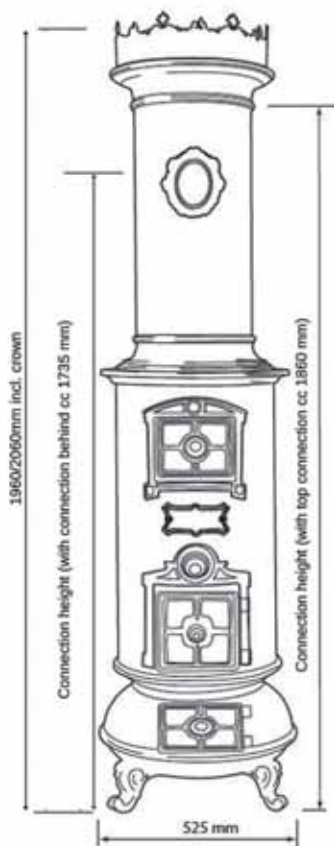

# Westbo Rondo

---

The Westbo Rondo is a new product that can be used for many purposes, as a fire bowl, patio heater, barbecue or flowerpot.

Rondo is 41 cm high and 52 cm in diameter.

# Westbo Classic

Distance to combustible components

	<b>Westbo Classic</b>
Nominal heat output	7,0 kW
Efficiency	81%
Particles	31 mg/m <sup>3</sup>
Flue gas temp	281 °C
Flue gas mass flow	5,92 g/s
Mean flue draught	12 pa
Weight	245 kg
Flue outlet	Ø 125/130 mm
Connection	Top / back
Fuel	Wood
Log length	33 cm
Optional	Colours, black painted or enamelled, heat storage: 35 kg Connection: adjustable angle rear