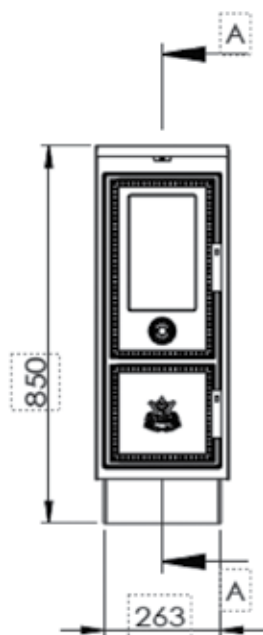

# Westbo Nobel

	<b>Westbo Nobel</b>
Nominal heat output	4,6 kW
Efficiency	81%
Particles	19 mg/m <sup>3</sup>
Flue gas temp	245 °C
Flue gas mass flow	4,5 g/s
Mean flue draught	12 pa
Weight	100 kg
Flue outlet	$\phi$ 120/125 mm
Connections	Back/top (optional)
Fuel	Wood
Log length	33 cm
Distance to combustible components	Rear 15 cm/side 45 cm

# Westbo Standard/Ornament

	<b>Westbo Standard/Ornament</b>
Nominal heat output	5,2kW
Efficiency	85%
Particles	22 mg/m <sup>3</sup>
Flue gas temp	200 °C
Flue gas mass flow	4,6 g/s
Mean flue draught	12 pa
Weight	140 kg
Flue outlet	Ø 120/125 mm
Connection	Back/top (optional)
Fuel	Wood
Log length	33 cm
Optional	Tripod, copper tank, glass door, ornaments
Distance to combustible components	Rear 20 cm/side 30 cm

# Westbo 300

back connection

top connection

	<b>Westbo 300</b>
Nominal heat output	5,9 kW
Efficiency	80%
Particles	36 mg/m <sup>3</sup>
Flue gas temp	271 °C
Flue gas mass flow	8,8 g/s
Mean flue draught	12 pa
Weight	110 kg
Flue outlet	Ø 120/125 mm
Connection	Back/top (optional)
Fuel	Wood
Log length	40 cm
Distance to combustible components	Rear 10 cm/side 30 cm