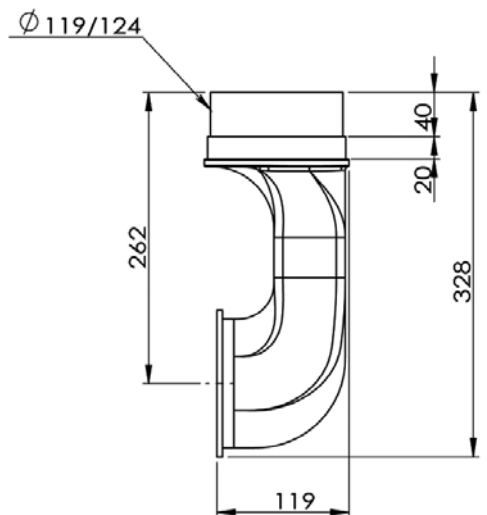

## Westbo Victoria 125

	<b>Westbo Victoria 100</b>	<b>Westbo Victoria 125</b>
Nominal heat output	4,6 kW	6,0 kW
Efficiency	81%	82%
Particles	19 mg/m <sup>3</sup>	25 mg/m <sup>3</sup>
Flue gas temp	245 °C	264 °C
Flue gas mass flow	4,5 g/s	5,2 g/s
Mean flue draught	12 pa	12 pa
Weight	100 kg	175 kg
Flue outlet	$\phi$ 120/125 mm	$\phi$ 150 mm
Connection	Back (top optional)	Back (top optional)
Fuel	Wood	Wood
Log length	33 cm	37 cm
Distance to combustible components	Rear 15 cm/Side 45 cm	Rear 12 cm/Side 63 cm

# Westbo Victoria 240/Estelle

	<b>Westbo Victoria 240/Estelle</b>
Nominal heat output	4,6 kW
Efficiency	81%
Particles	19 mg/m <sup>3</sup>
Flue gas temp	245 °C
Flue gas mass flow	4,5 g/s
Mean flue draught	12 pa
Weight	140 kg
Flue outlet	Ø 120/125 mm
Connection	Back (top optional)
Fuel	Wood
Log length	33 cm