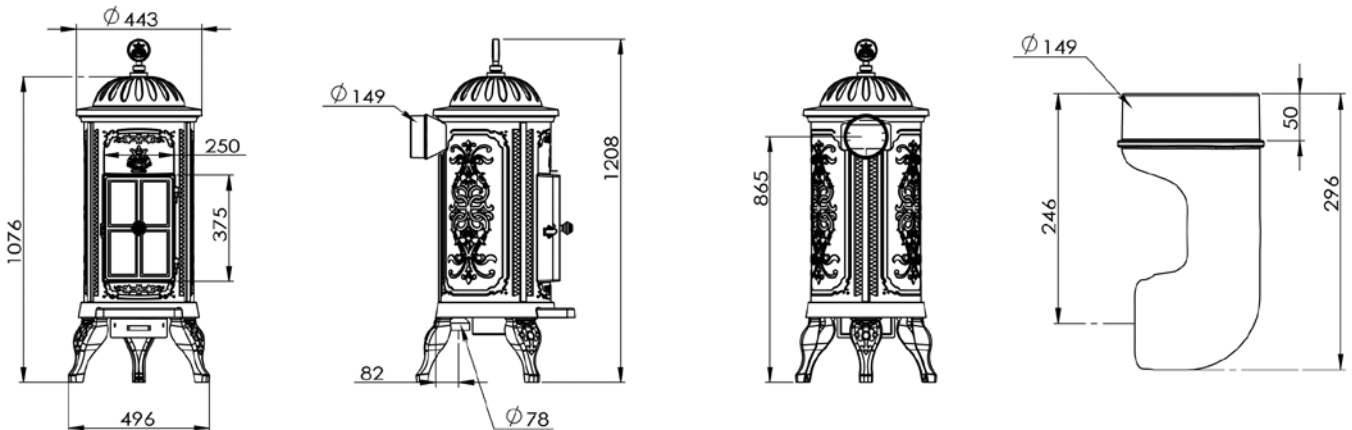

Westbo Carl 120