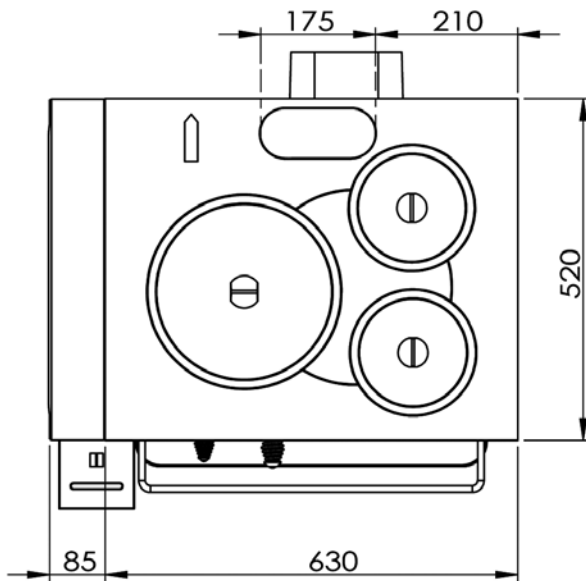

Westbo Standard/Ornament