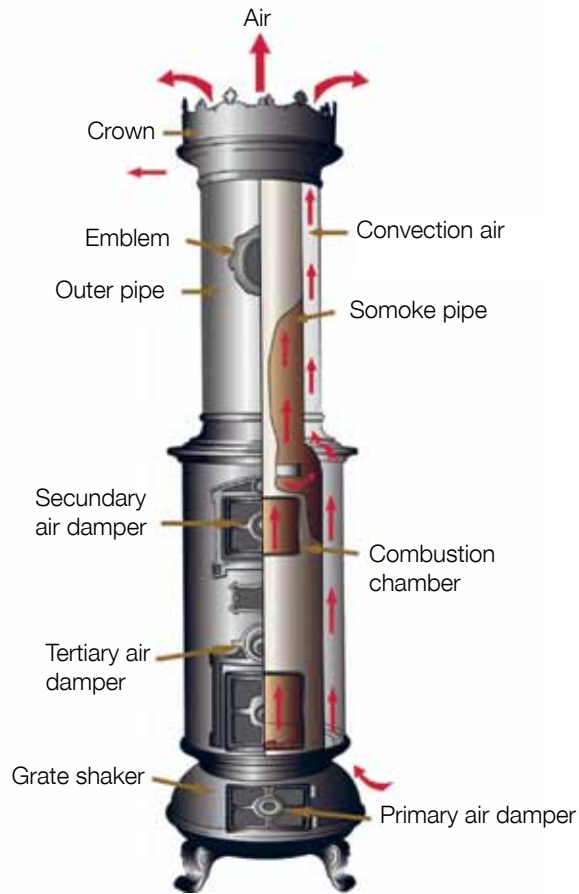

# Westbo Rondo

---

The Westbo Rondo is a new product that can be used for many purposes, as a fire bowl, patio heater, barbecue or flowerpot.

Rondo is 41 cm high and 52 cm in diameter.

# Westbo Classic

Distance to combustible components

	<b>Westbo Classic</b>
Nominal heat output	7,0 kW
Efficiency	81%
Particles	31 mg/m <sup>3</sup>
Flue gas temp	281 °C
Flue gas mass flow	5,92 g/s
Mean flue draught	12 pa
Weight	245 kg
Flue outlet	Ø 125/130 mm
Connection	Top / back
Fuel	Wood
Log length	33 cm
Optional	Colours, black painted or enamelled, heat storage: 35 kg Connection: adjustable angle rear