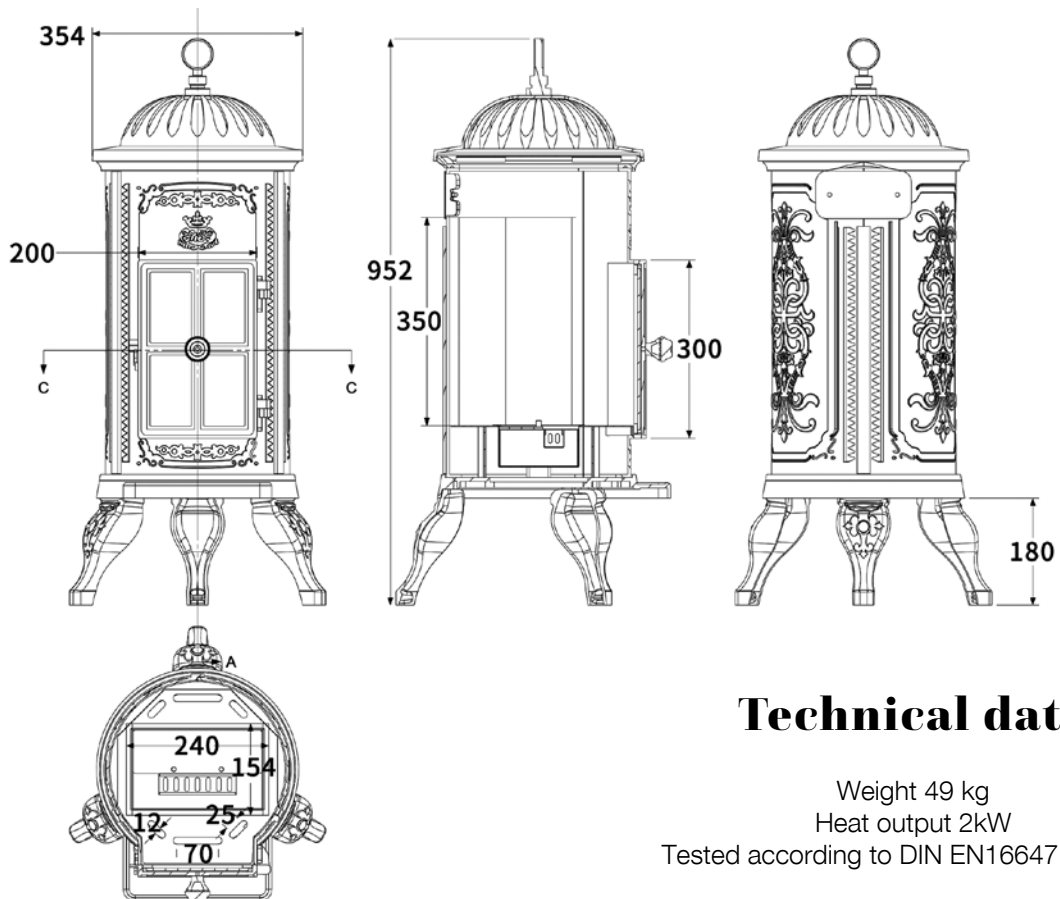

Westbo Carl bio-ethanol

Technical data

Weight 49 kg
Heat output 2kW
Tested according to DIN EN16647:2016-04