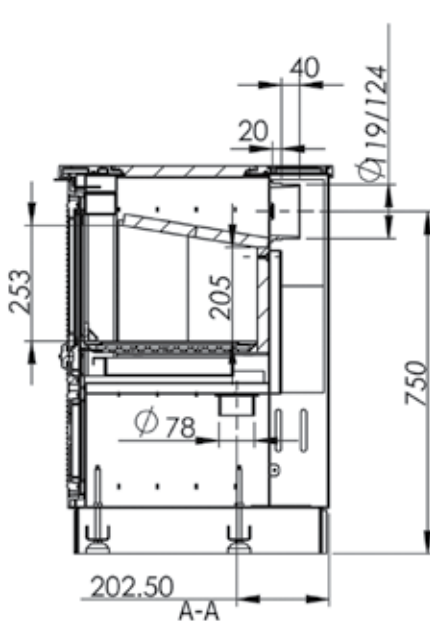

Westbo 300

back connection

	Westbo 300
Nominal heat output	5,9 kW
Efficiency	80%
Particles	36 mg/m³
Flue gas temp	271 °C
Flue gas mass flow	8,8 g/s
Mean flue draught	12 pa
Weight	110 kg
Flue outlet	Ø 120/125 mm
Connection	Back/top (optional)
Fuel	Wood
Log length	40 cm
Distance to combustible components	Rear 10 cm/side 30 cm