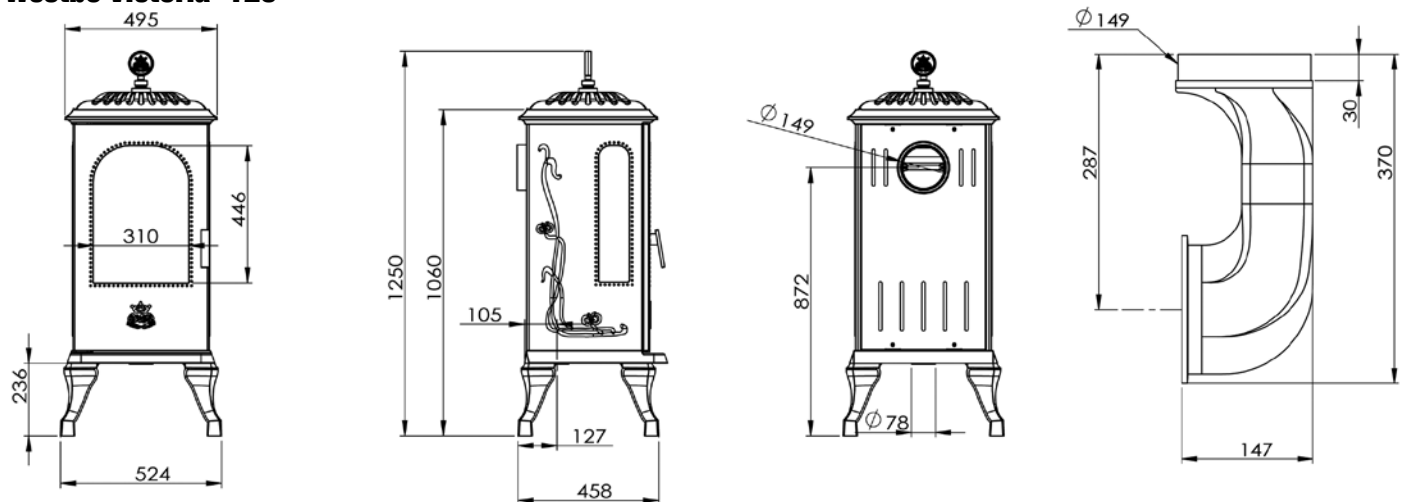

Westbo Victoria 125

	Westbo Victoria 100	Westbo Victoria 125
Nominal heat output	4,6 kW	6,0 kW
Efficiency	81%	82%
Particles	19 mg/m³	25 mg/m³
Flue gas temp	245 °C	264 °C
Flue gas mass flow	4,5 g/s	5,2 g/s
Mean flue draught	12 pa	12 pa
Weight	100 kg	175 kg
Flue outlet	ϕ 120/125 mm	ϕ 150 mm
Connection	Back (top optional)	Back (top optional)
Fuel	Wood	Wood
Log length	33 cm	37 cm
Distance to combustible components	Rear 15 cm/Side 45 cm	Rear 12 cm/Side 63 cm