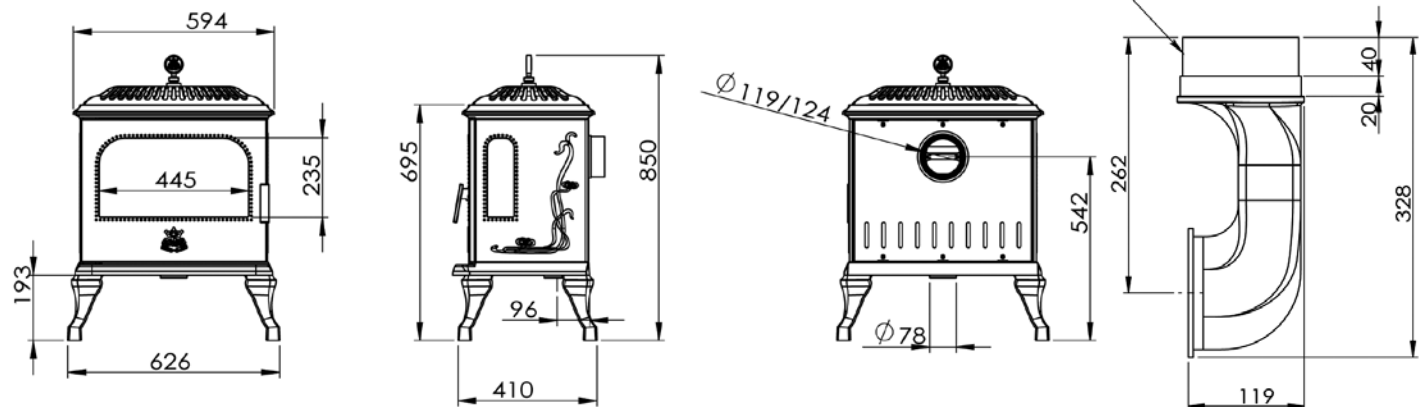

Westbo Victoria 85 & 85L

Westbo Victoria 85