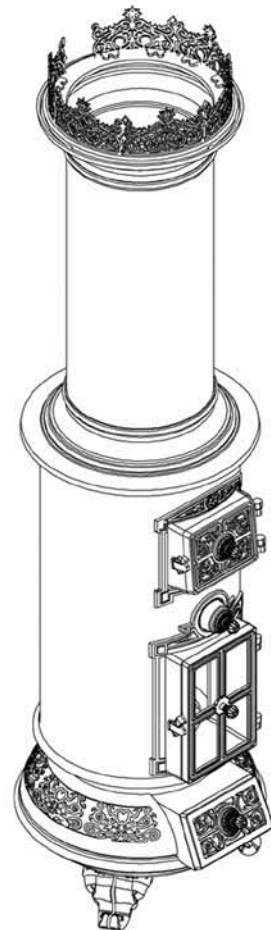

Westbo Classic electric

Technical data

Weight 115 kg
Rated Voltage 230+/-10V
Heating power 1900/950W
CE approved