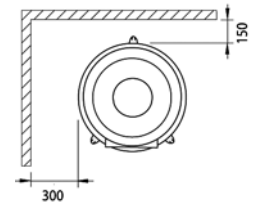

# Westbo Rondo

---

The Westbo Rondo is a new product that can be used for many purposes, as a fire bowl, patio heater, barbecue or flowerpot.

Rondo is 41 cm high and 52 cm in diameter.

# Westbo Classic

Distance to combustible components

	<b>Westbo Classic</b>
Nominal heat output	7,0 kW
Efficiency	81%
Particles	31 mg/m <sup>3</sup>
Flue gas temp	281 °C
Flue gas mass flow	5,92 g/s
Mean flue draught	12 pa
Weight	245 kg
Flue outlet	Ø 125/130 mm
Connection	Top / back
Fuel	Wood
Log length	33 cm
Optional	Colours, black painted or enamelled, heat storage: 35 kg Connection: adjustable angle rear