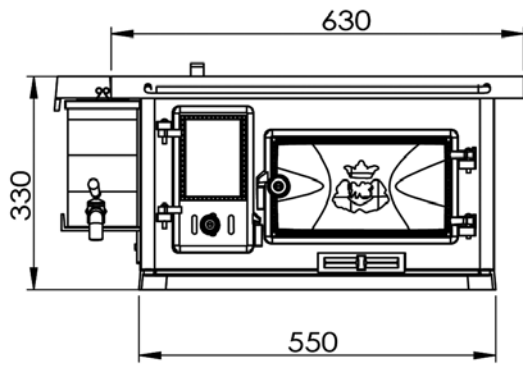

Westbo Standard/Ornament