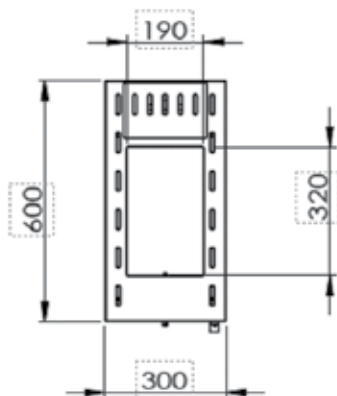

# Westbo Nobel

	<b>Westbo Nobel</b>
Nominal heat output	4,6 kW
Efficiency	81%
Particles	19 mg/m <sup>3</sup>
Flue gas temp	245 °C
Flue gas mass flow	4,5 g/s
Mean flue draught	12 pa
Weight	100 kg
Flue outlet	$\phi$ 120/125 mm
Connections	Back/top (optional)
Fuel	Wood
Log length	33 cm
Distance to combustible components	Rear 15 cm/side 45 cm

# Westbo Standard/Ornament

	<b>Westbo Standard/Ornament</b>
Nominal heat output	5,2kW
Efficiency	85%
Particles	22 mg/m <sup>3</sup>
Flue gas temp	200 °C
Flue gas mass flow	4,6 g/s
Mean flue draught	12 pa
Weight	140 kg
Flue outlet	Ø 120/125 mm
Connection	Back/top (optional)
Fuel	Wood
Log length	33 cm
Optional	Tripod, copper tank, glass door, ornaments
Distance to combustible components	Rear 20 cm/side 30 cm

# Westbo 300

back connection

top connection

	<b>Westbo 300</b>
Nominal heat output	5,9 kW
Efficiency	80%
Particles	36 mg/m <sup>3</sup>
Flue gas temp	271 °C
Flue gas mass flow	8,8 g/s
Mean flue draught	12 pa
Weight	110 kg
Flue outlet	Ø 120/125 mm
Connection	Back/top (optional)
Fuel	Wood
Log length	40 cm
Distance to combustible components	Rear 10 cm/side 30 cm