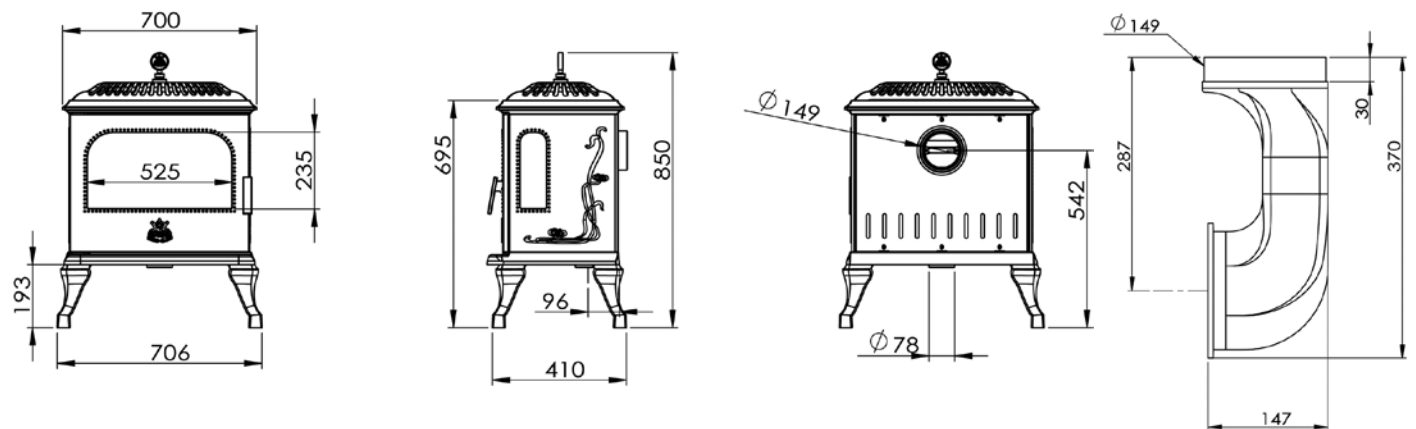

Westbo Victoria 85L

	Westbo Victoria 85	Westbo Victoria 85L
Nominal heat output	5,5 kW	6,0 kW
Efficiency	75%	80%
Particles	34 mg/m³	38 mg/m³)
Flue gas temp	254 °C	227 °C
Flue gas mass flow	7,4 g/s	6,8 g/s
Mean flue draught	12 pa	12 pa
Weight	115 kg	135 kg
Flue outlet	Ø 120/125 mm	Ø 150 mm
Connection	Back (top optional)	Back (top optional)
Fuel	Wood	Wood
Log length	40 cm	50 cm
Distance to combustible components	Rear 10 cm/Side 40 cm	Rear 12 cm/Side 45 cm