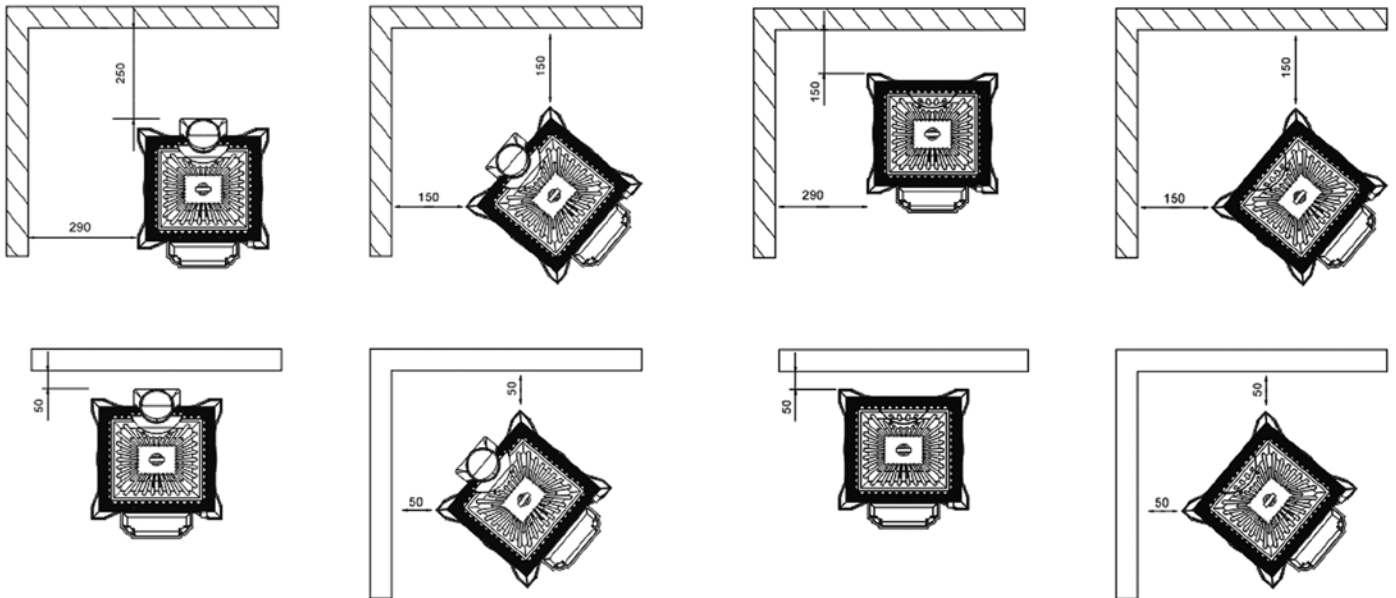

Westbo Victoria 240/Estelle