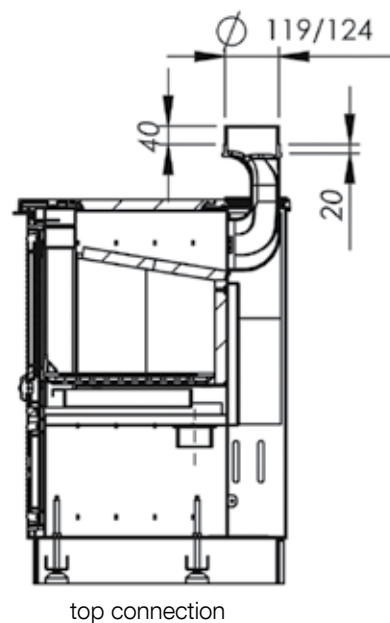

# Westbo Standard/Ornament

	<b>Westbo Standard/Ornament</b>
Nominal heat output	5,2kW
Efficiency	85%
Particles	22 mg/m <sup>3</sup>
Flue gas temp	200 °C
Flue gas mass flow	4,6 g/s
Mean flue draught	12 pa
Weight	140 kg
Flue outlet	Ø 120/125 mm
Connection	Back/top (optional)
Fuel	Wood
Log length	33 cm
Optional	Tripod, copper tank, glass door, ornaments
Distance to combustible components	Rear 20 cm/side 30 cm

# Westbo 300

back connection

top connection

	<b>Westbo 300</b>
Nominal heat output	5,9 kW
Efficiency	80%
Particles	36 mg/m <sup>3</sup>
Flue gas temp	271 °C
Flue gas mass flow	8,8 g/s
Mean flue draught	12 pa
Weight	110 kg
Flue outlet	Ø 120/125 mm
Connection	Back/top (optional)
Fuel	Wood
Log length	40 cm
Distance to combustible components	Rear 10 cm/side 30 cm