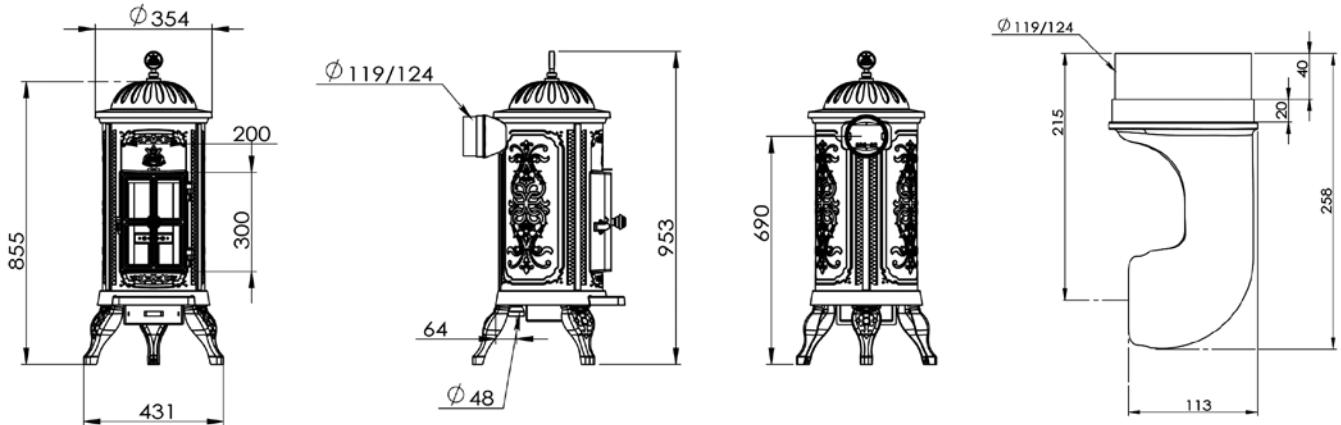

Westbo Carl 95 & 120

Westbo Carl 95