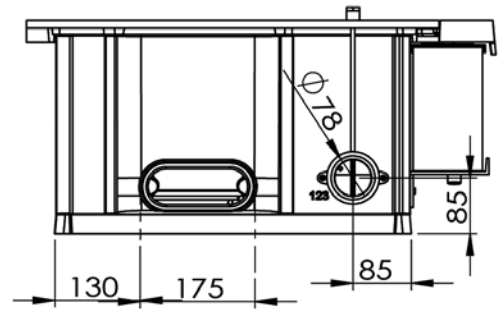

Westbo Standard/Ornament