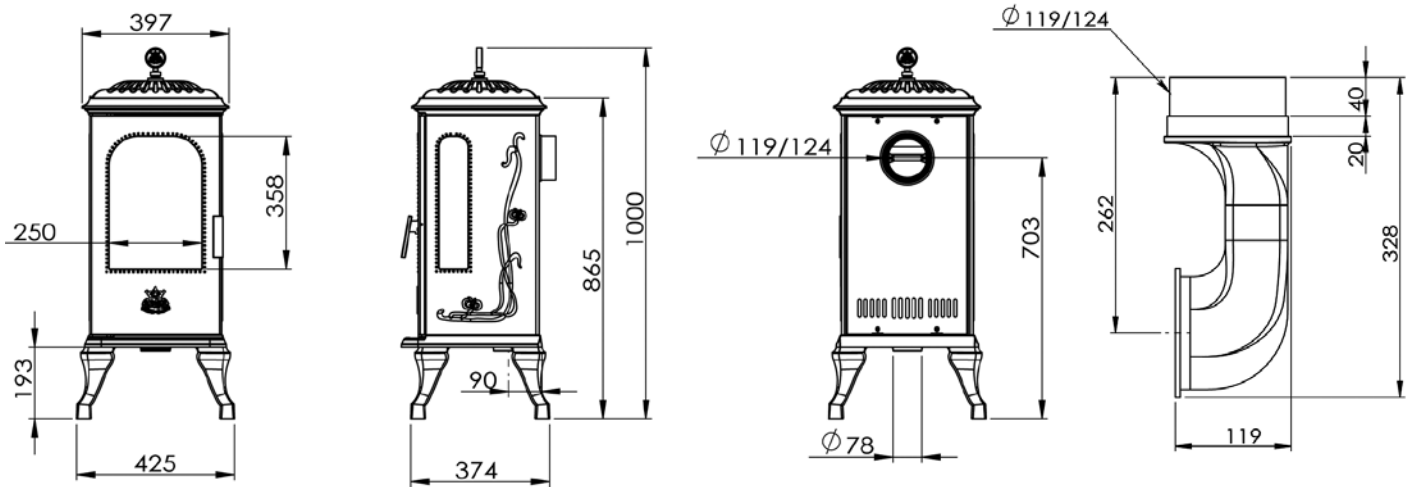

Westbo Victoria 100 & 125

Westbo Victoria 100