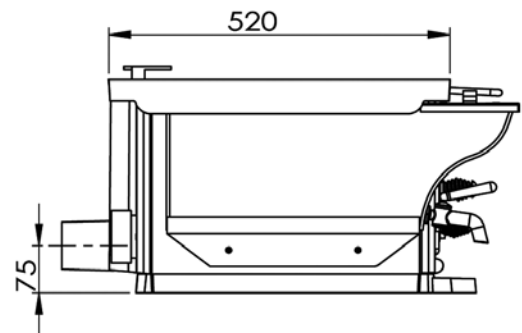

Westbo Standard/Ornament