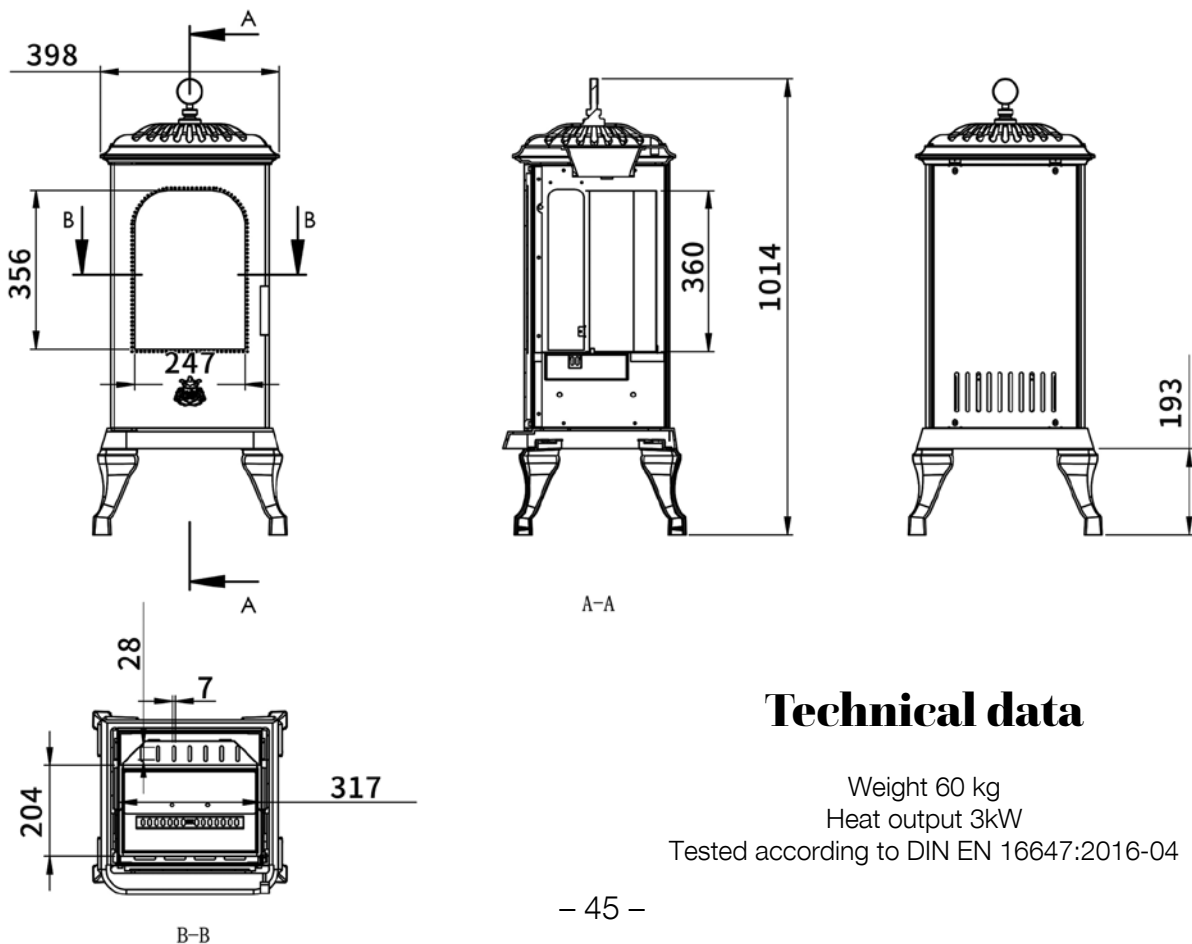

Westbo Victoria bio-ethanol

Technical data

Weight 60 kg
Heat output 3kW
Tested according to DIN EN 16647:2016-04