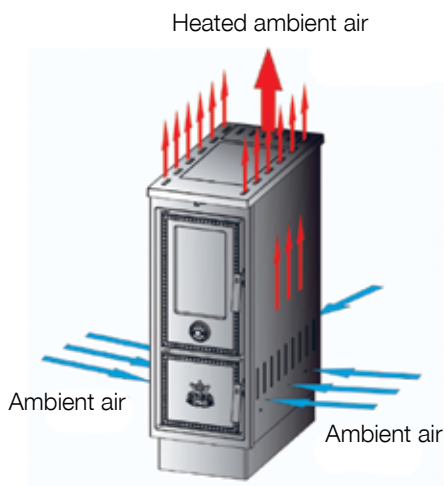

# Westbo Standard/Ornament

	<b>Westbo Standard/Ornament</b>
Nominal heat output	5,2kW
Efficiency	85%
Particles	22 mg/m <sup>3</sup>
Flue gas temp	200 °C
Flue gas mass flow	4,6 g/s
Mean flue draught	12 pa
Weight	140 kg
Flue outlet	Ø 120/125 mm
Connection	Back/top (optional)
Fuel	Wood
Log length	33 cm
Optional	Tripod, copper tank, glass door, ornaments
Distance to combustible components	Rear 20 cm/side 30 cm

# Westbo 300

back connection

top connection

	<b>Westbo 300</b>
Nominal heat output	5,9 kW
Efficiency	80%
Particles	36 mg/m <sup>3</sup>
Flue gas temp	271 °C
Flue gas mass flow	8,8 g/s
Mean flue draught	12 pa
Weight	110 kg
Flue outlet	Ø 120/125 mm
Connection	Back/top (optional)
Fuel	Wood
Log length	40 cm
Distance to combustible components	Rear 10 cm/side 30 cm