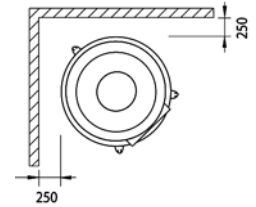

# Westbo Rondo

---

The Westbo Rondo is a new product that can be used for many purposes, as a fire bowl, patio heater, barbecue or flowerpot.

Rondo is 41 cm high and 52 cm in diameter.

# Westbo Classic

Distance to combustible components

	<b>Westbo Classic</b>
Nominal heat output	7,0 kW
Efficiency	81%
Particles	31 mg/m <sup>3</sup>
Flue gas temp	281 °C
Flue gas mass flow	5,92 g/s
Mean flue draught	12 pa
Weight	245 kg
Flue outlet	Ø 125/130 mm
Connection	Top / back
Fuel	Wood
Log length	33 cm
Optional	Colours, black painted or enamelled, heat storage: 35 kg Connection: adjustable angle rear