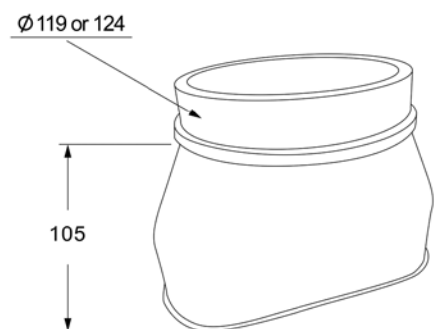

# Westbo Nobel

	<b>Westbo Nobel</b>
Nominal heat output	4,6 kW
Efficiency	81%
Particles	19 mg/m <sup>3</sup>
Flue gas temp	245 °C
Flue gas mass flow	4,5 g/s
Mean flue draught	12 pa
Weight	100 kg
Flue outlet	$\phi$ 120/125 mm
Connections	Back/top (optional)
Fuel	Wood
Log length	33 cm
Distance to combustible components	Rear 15 cm/side 45 cm

# Westbo Standard/Ornament

	<b>Westbo Standard/Ornament</b>
Nominal heat output	5,2kW
Efficiency	85%
Particles	22 mg/m <sup>3</sup>
Flue gas temp	200 °C
Flue gas mass flow	4,6 g/s
Mean flue draught	12 pa
Weight	140 kg
Flue outlet	Ø 120/125 mm
Connection	Back/top (optional)
Fuel	Wood
Log length	33 cm
Optional	Tripod, copper tank, glass door, ornaments
Distance to combustible components	Rear 20 cm/side 30 cm