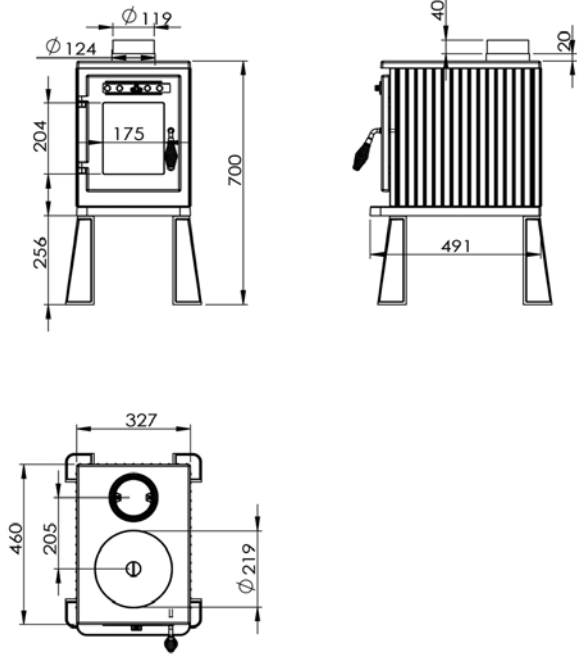

Westbo WeRa M1 & M2

M1