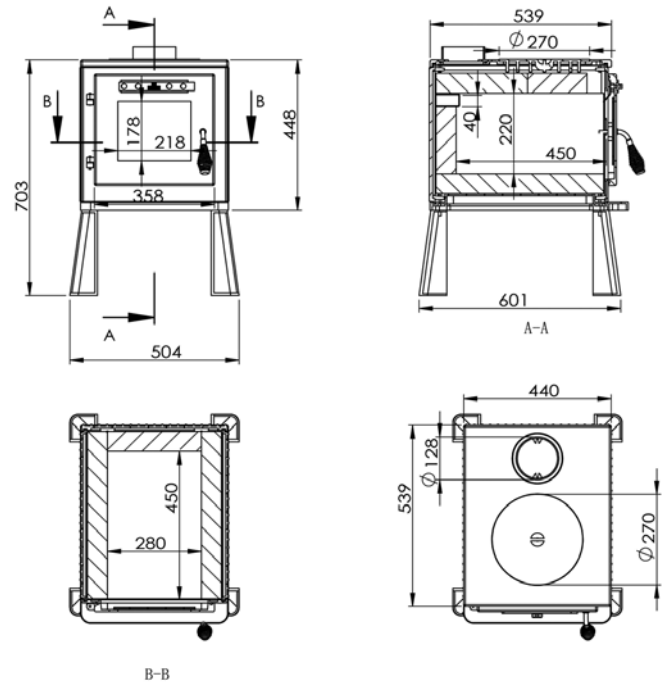

M2

	Westbo WeRa M1	Westbo WeRa M2
Nominal heat output	4,5 kW	7,0 kW
Efficiency	81%	80%
Particles	32 mg/m³	32 mg/m³
Flue gas temp	205°C	221°C
Flue gas mass flow	5,3 g/s	8,0 g/s
Mean flue draught	12 pa	12 pa
Weight	100 kg	150 kg
Flue outlet	Ø 120/125 mm	Ø 130 mm
Connection	Top	Top
Fuel	Wood	Wood
Log length	30 cm	40 cm
Distance to combustible components	Rear 30 cm/Side 40 cm	Rear 40 cm/Side 40 cm