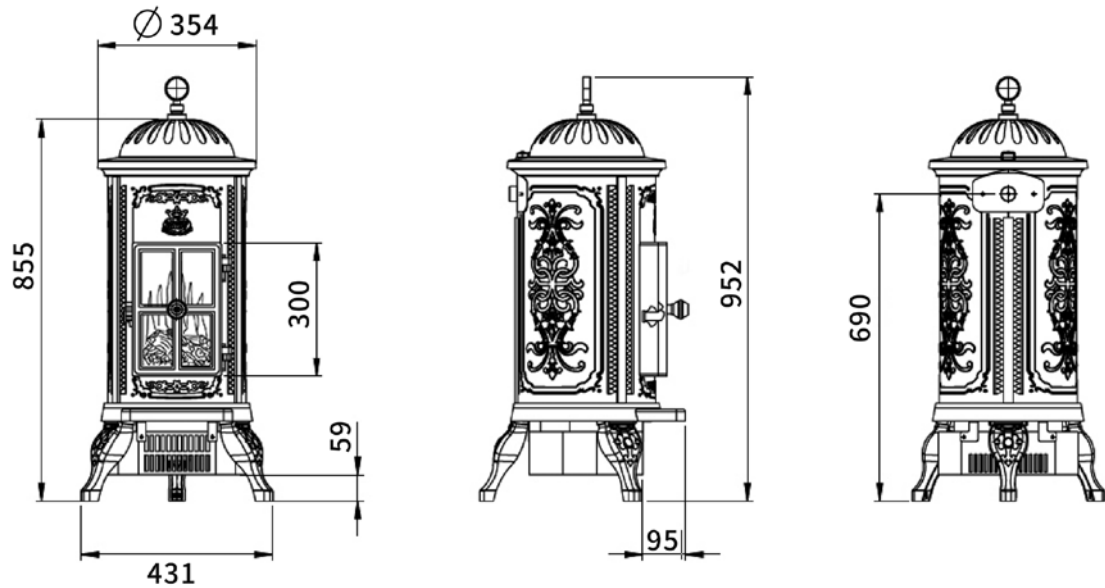

Westbo Carl electric

Technical data

Weight 48 kg
Rated Voltage 230+/-10V
Heating power 1900/950W
Cookingplate 1000W
CE approved