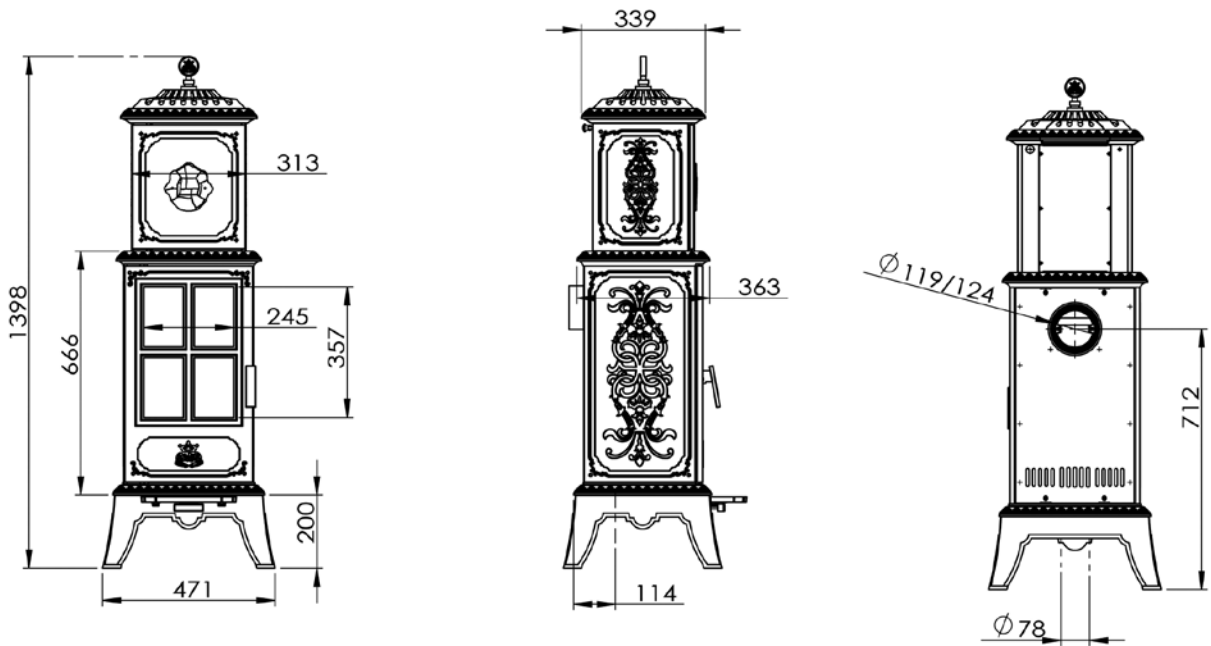

Westbo Victoria 240/Estelle