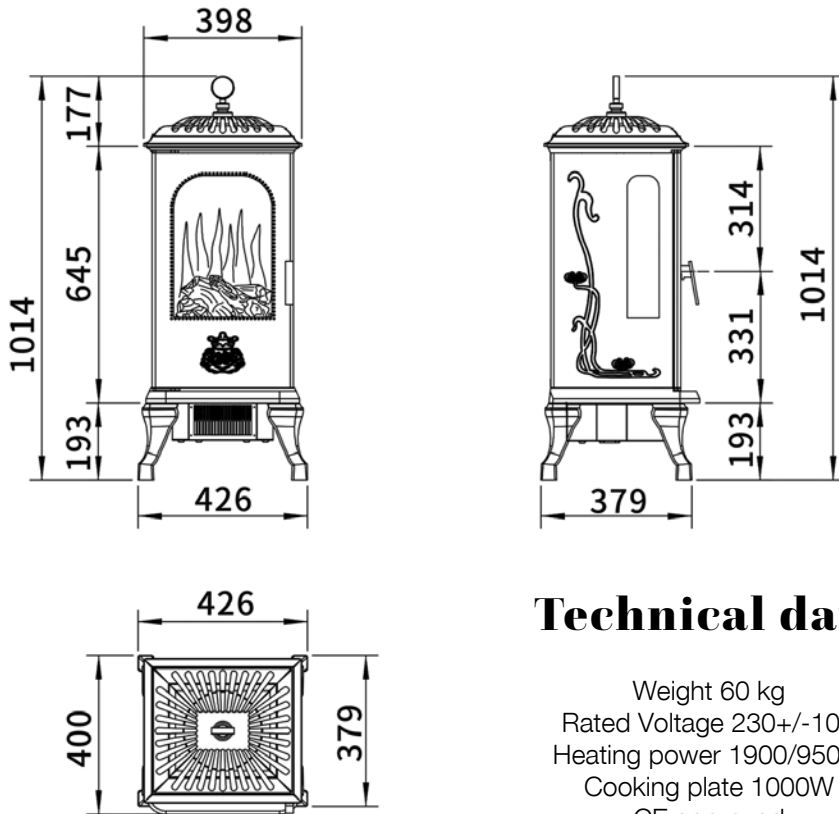

Westbo Victoria electric

Technical data

Weight 60 kg
Rated Voltage 230+/-10V
Heating power 1900/950W
Cooking plate 1000W
CE approved