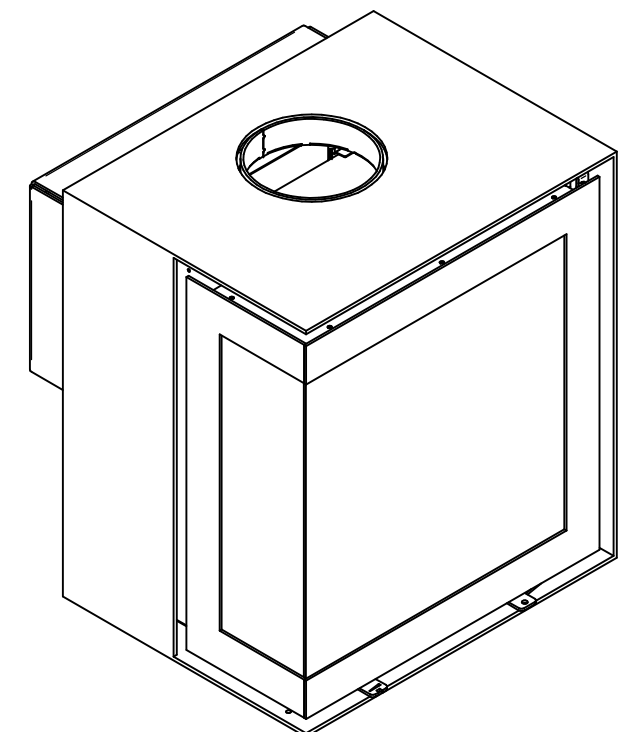

Ø100mm
extern air inlet

OPTION
console for wall

VENUS 530CL V24
in the box + console for wall

VENUS 530CR V24
 in the box + console for wall