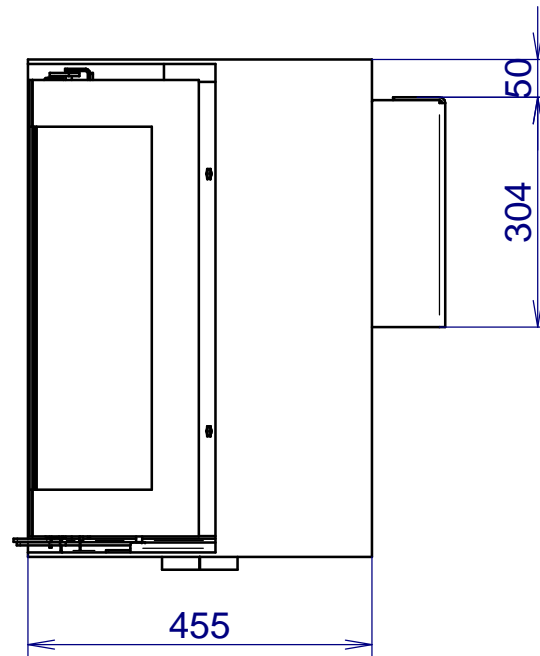

Ø100mm
extern air inlet

OPTION
console for wall

VENUS 530CL V24
in the box + console for wall

VENUS 530CR V24
 in the box + console for wall