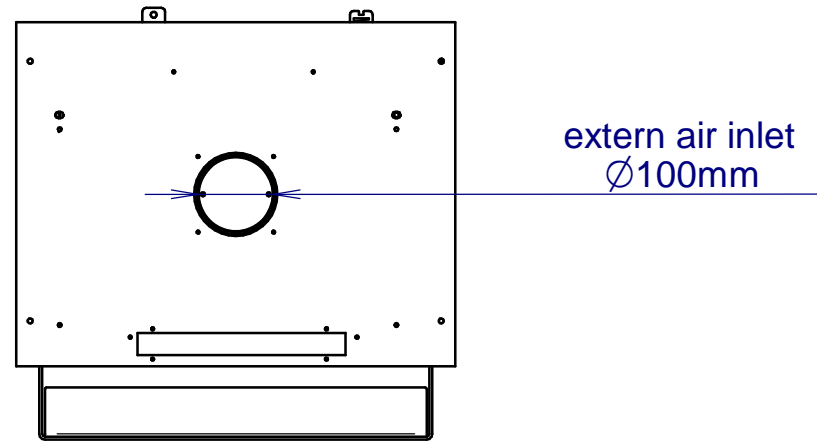

Ø100mm
extern air inlet

OPTION
console for wall

VENUS 530CL V24
in the box + console for wall

VENUS 530CR V24
 in the box + console for wall