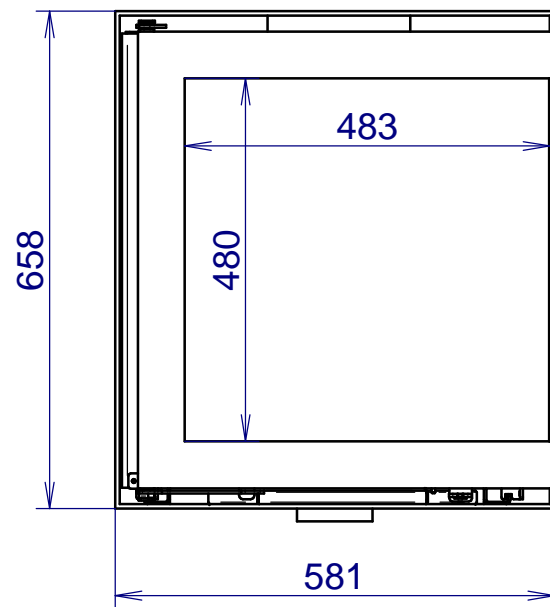

Ø100mm
extern air inlet

OPTION
console for wall

VENUS 530CL V24
in the box + console for wall

VENUS 530CR V24
 in the box + console for wall