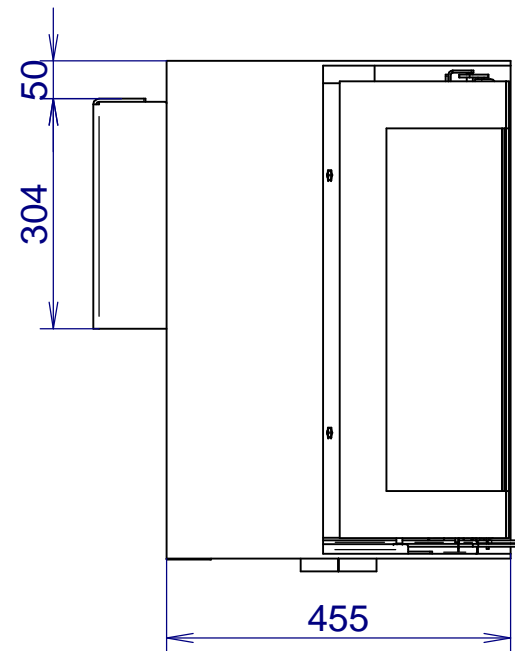

Ø100mm
extern air inlet

OPTION
console for wall

VENUS 530CL V24
in the box + console for wall

VENUS 530CR V24
 in the box + console for wall