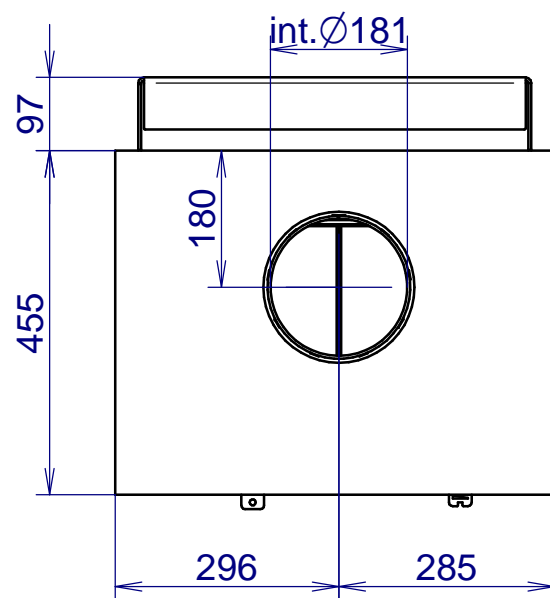

Ø100mm
extern air inlet

OPTION
console for wall

VENUS 530CL V24
in the box + console for wall

VENUS 530CR V24
 in the box + console for wall