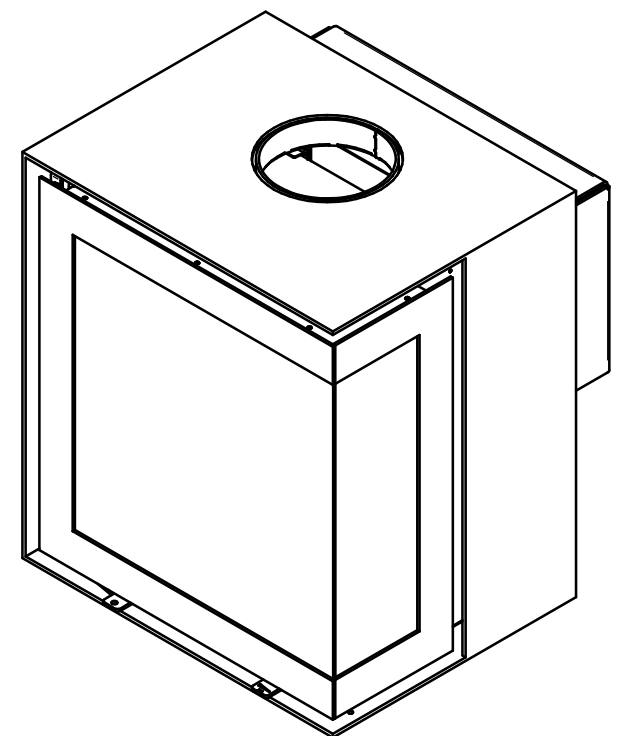

Ø100mm
extern air inlet

OPTION
console for wall

VENUS 530CL V24
in the box + console for wall

VENUS 530CR V24
 in the box + console for wall