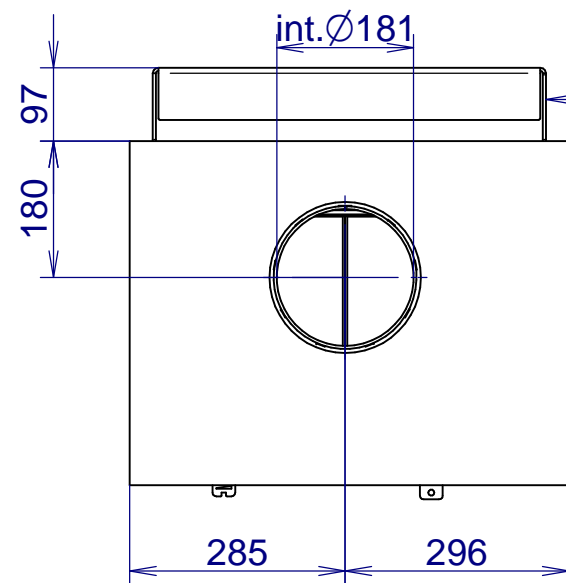

Ø100mm
extern air inlet

OPTION
console for wall

VENUS 530CL V24
in the box + console for wall

VENUS 530CR V24
 in the box + console for wall