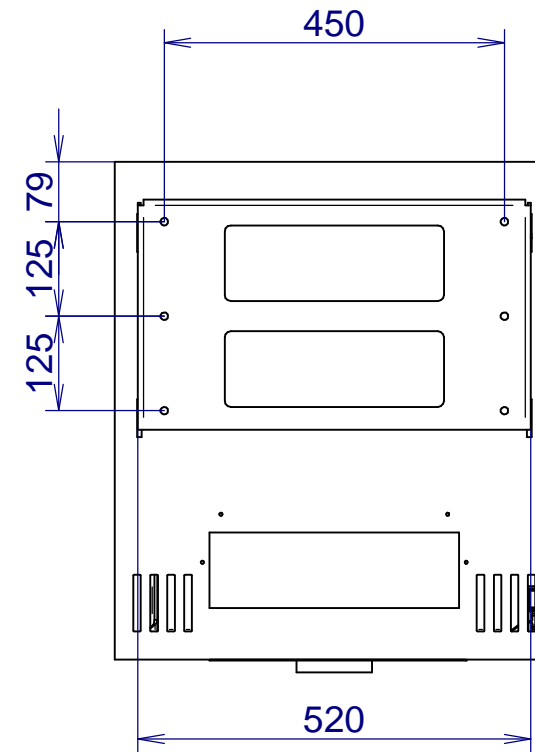

Ø100mm
extern air inlet

OPTION
console for wall

VENUS 530CL V24
in the box + console for wall

VENUS 530CR V24
 in the box + console for wall