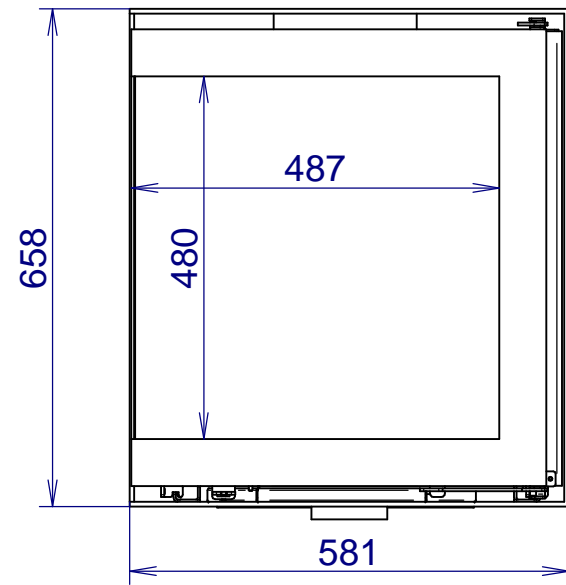

Ø100mm
extern air inlet

OPTION
console for wall

VENUS 530CL V24
in the box + console for wall

VENUS 530CR V24
 in the box + console for wall