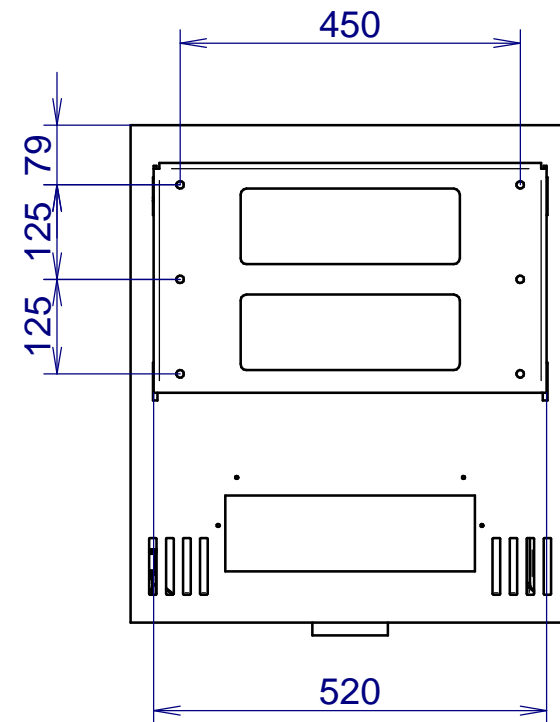

Ø100mm
extern air inlet

OPTION
console for wall

VENUS 530CL V24
in the box + console for wall

VENUS 530CR V24
 in the box + console for wall