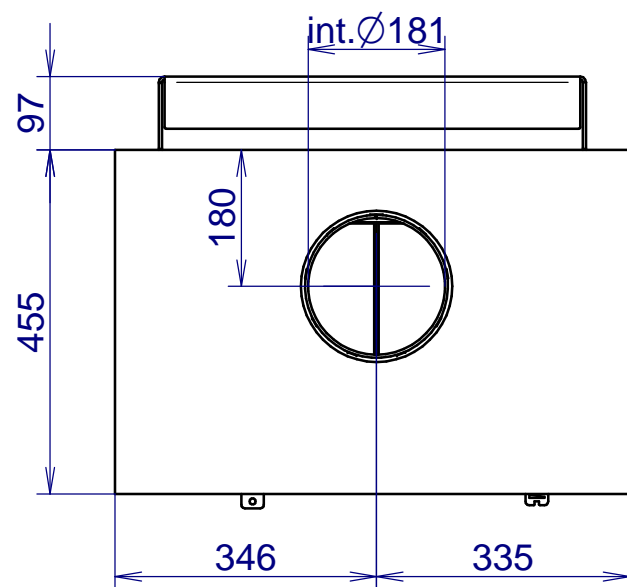

VENUS 630 CL V24
in the box + console for wall

VENUS 630CR V24
in the box + console for wall