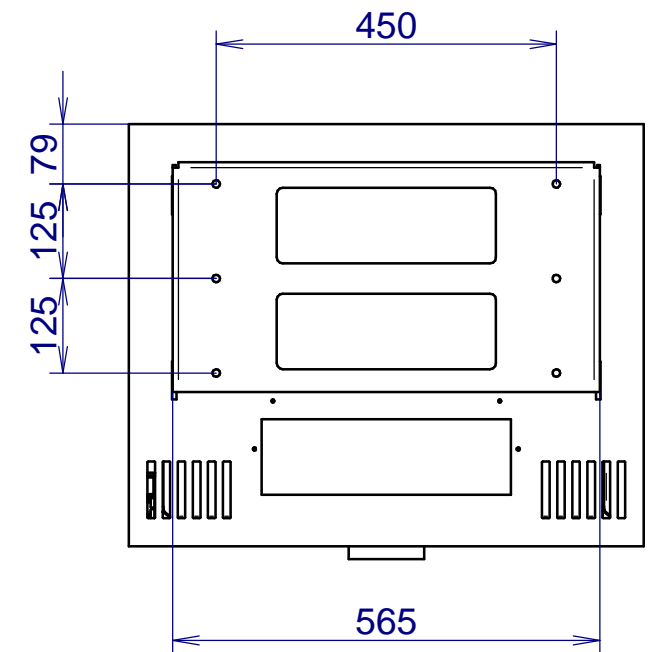

VENUS 630 CL V24
in the box + console for wall

VENUS 630CR V24
in the box + console for wall