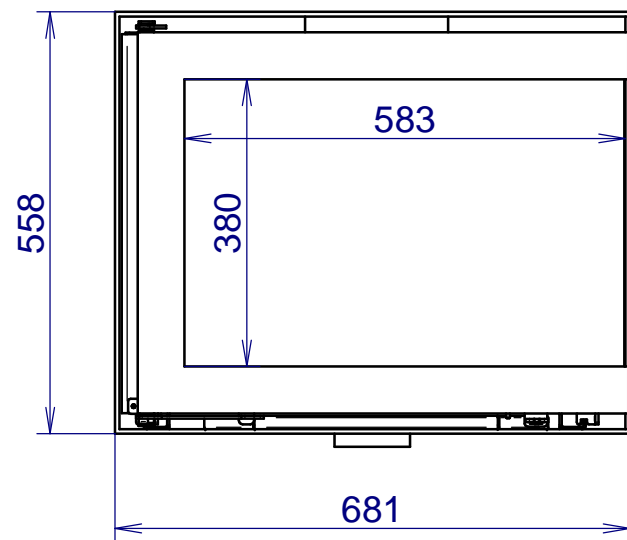

VENUS 630 CL V24
in the box + console for wall

VENUS 630CR V24
in the box + console for wall