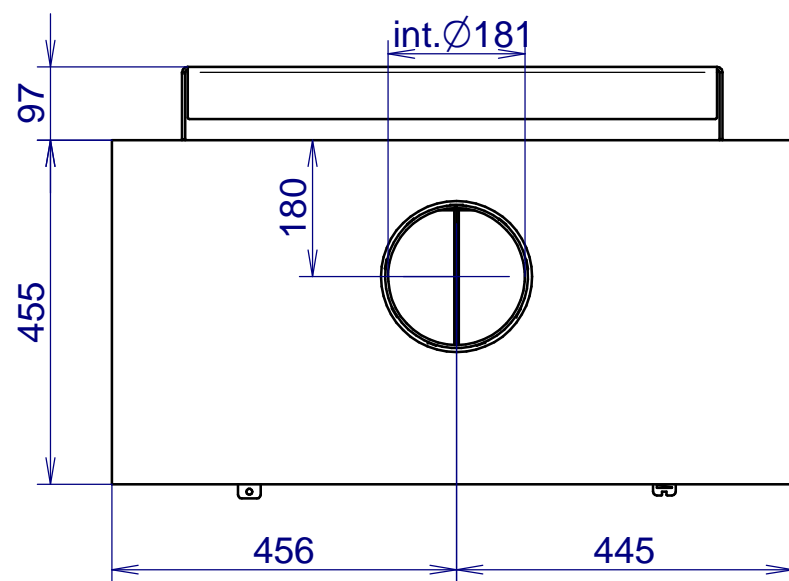

VENUS 850CR V24
 in the box + console for wall

VENUS 850CR V24
in the box + console for wall