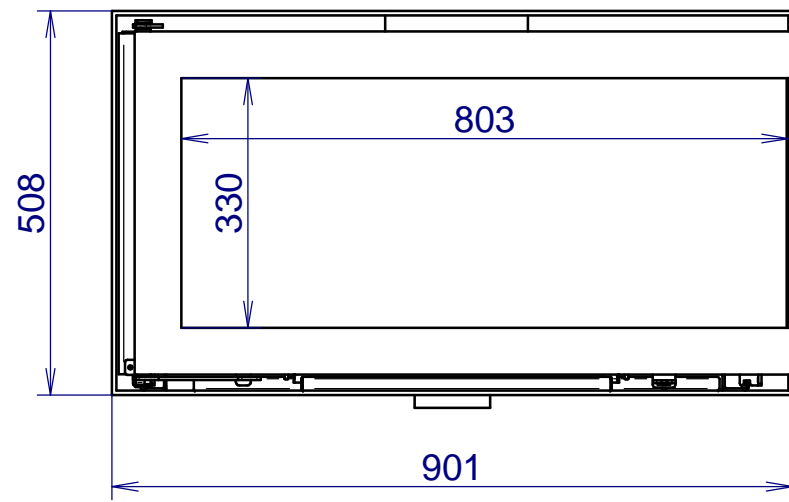

VENUS 850CR V24
 in the box + console for wall

VENUS 850CR V24
in the box + console for wall